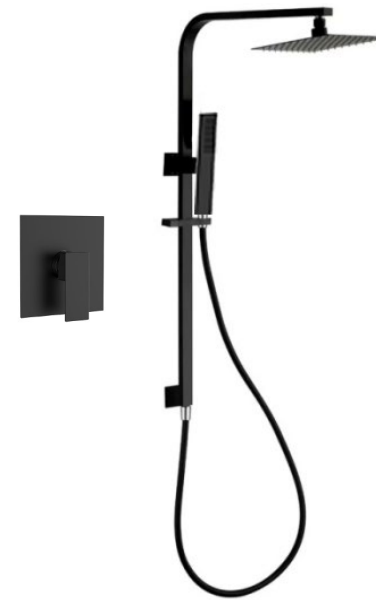

# Mason Series

**NO.AC001A 03 03**  
Matt black finish  
304 Stainless Steel

**NO.S008 16 04-31 1**  
Matt black finish  
Solid brass construction

**NO.S149 02 04-31 1**  
Matt black finish  
Solid brass construction