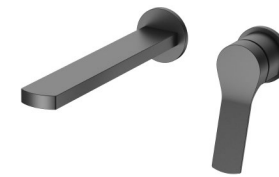

# Wall Basin Mixer

**NO.B710 28 16 2**  
Gun black finish  
304 Stainless Steel

**NO.B703A 28 43 2**  
Brushed gold finish  
304 Stainless Steel

**NO.B015A 27 16 1**  
Satin finish  
Solid brass construction