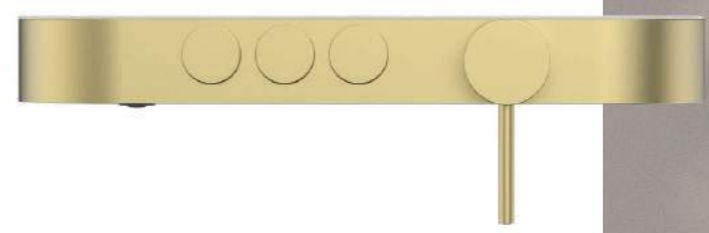

The Beauty of Simplicity

NO.S0844 12 31 8

Pufier.

From the graceful arch of its design to the whisper-soft patter of its spray, every aspect of the showerhead is crafted to elevate your bathing experience to a realm of pure indulgence.

As the water dances upon your skin, it whispers secrets of relaxation, inviting you to surrender to its embrace and luxuriate in its revitalizing embrace.

NO.S0844 13 43 8

Pufier.

The water flow of the showerhead is silky smooth, not only cleansing your body but also providing you with an ultimate comfort experience.