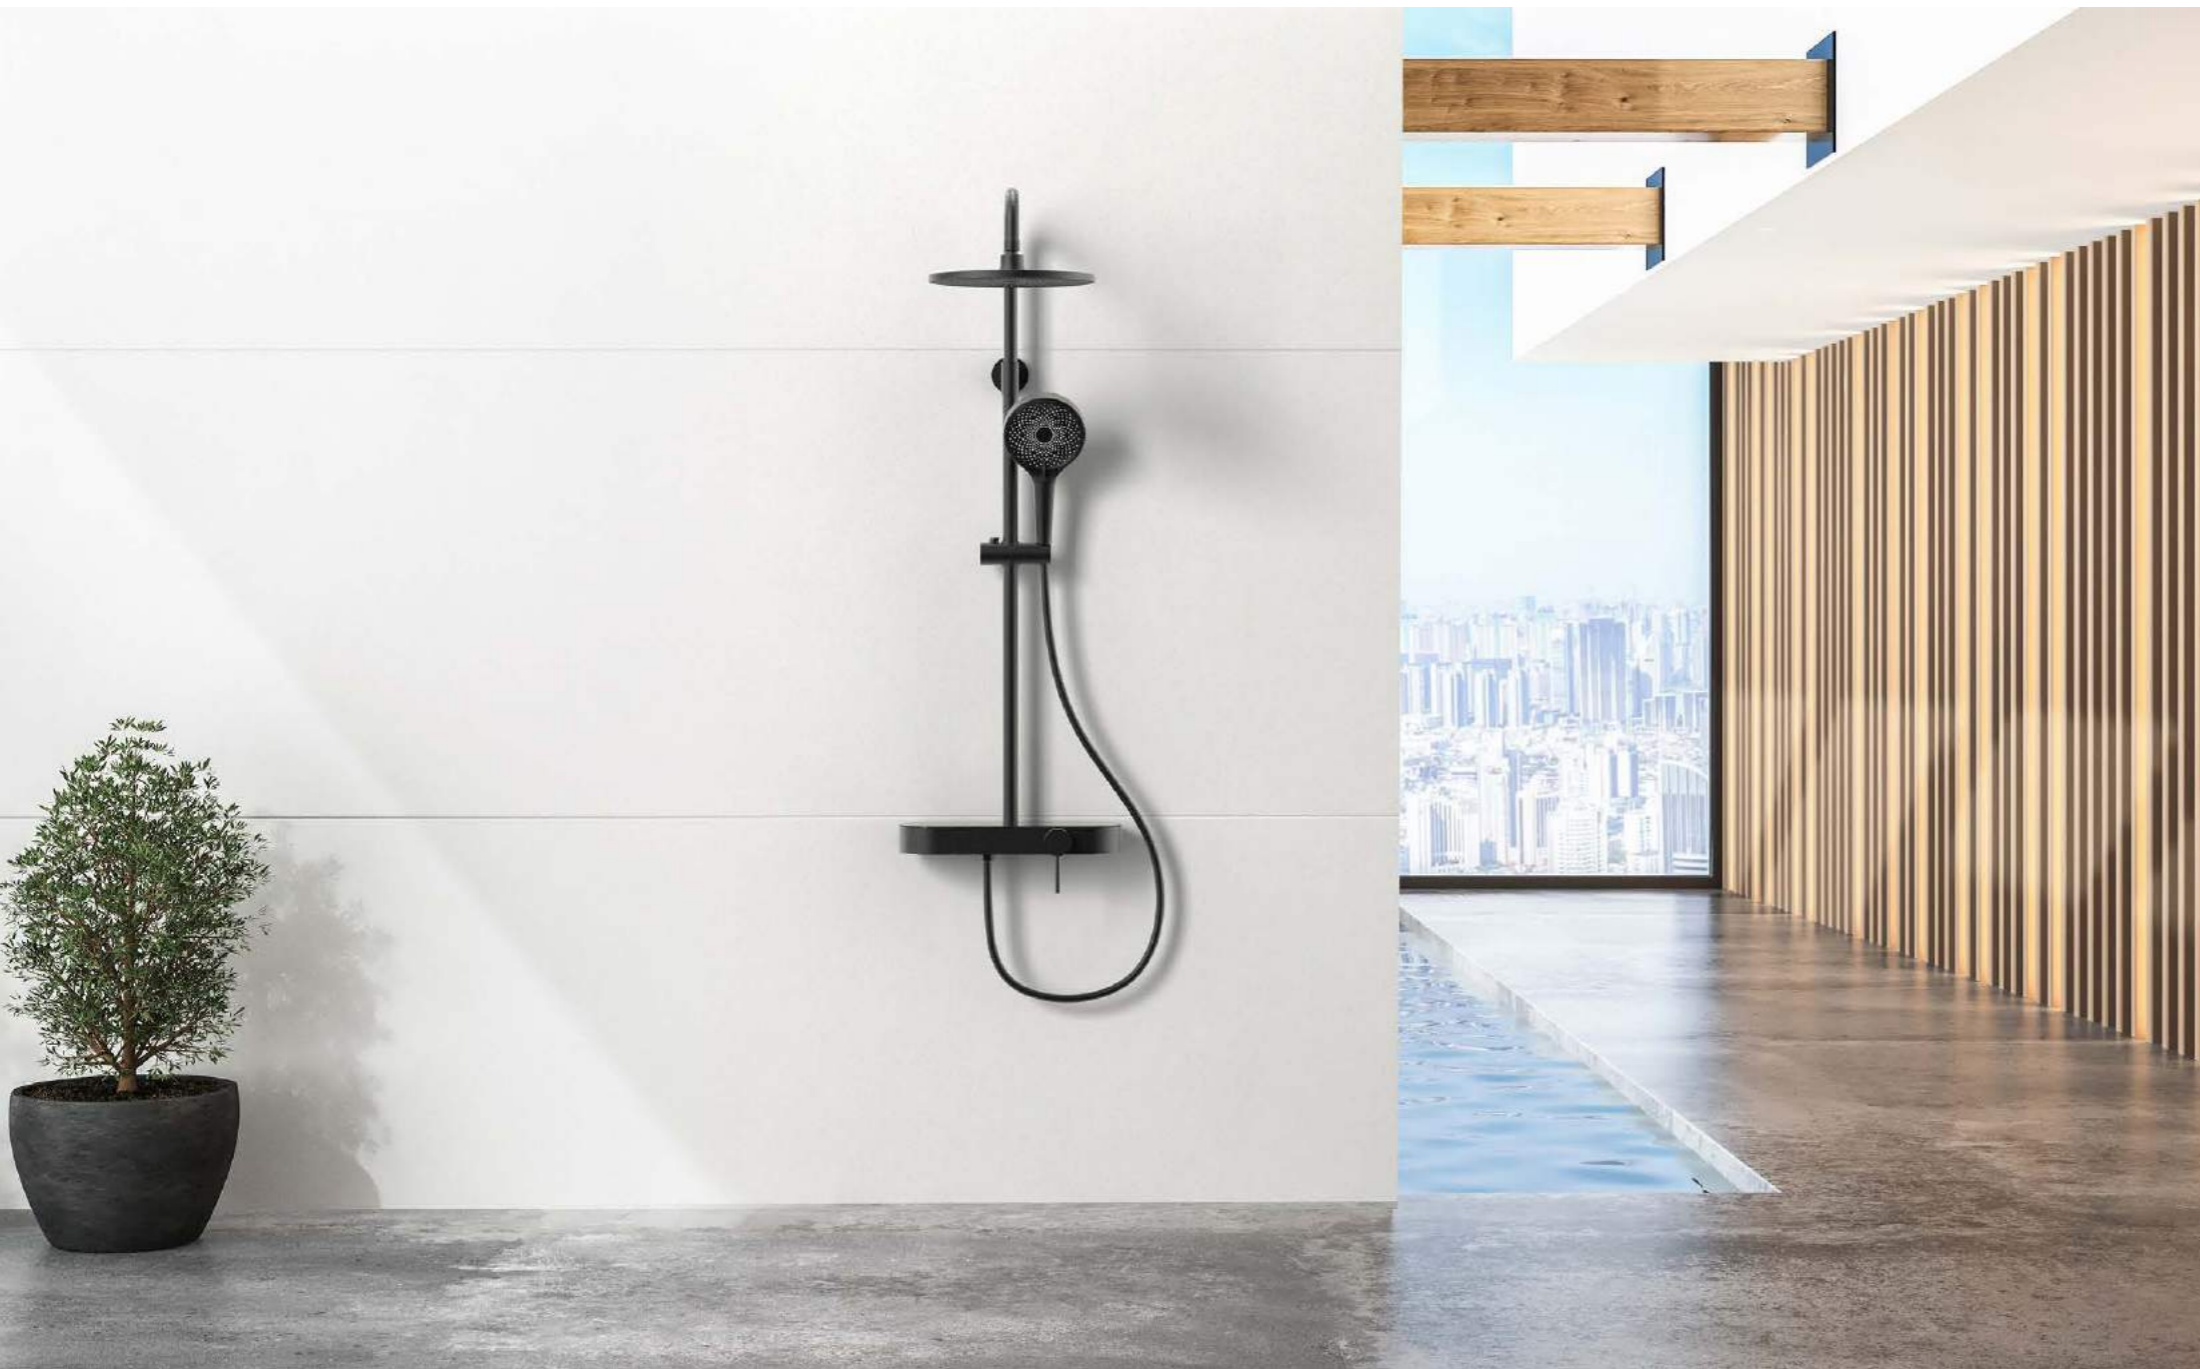

3 Function Shower Set

NO.S0845 13 31 8

NO.S0845 13 43 8

NO.S0845 13 31 8

Verne. SHOWER SET

The characteristic of a large shower is its spacious design, which provides ample space for you to freely stretch your body and enjoy unrestricted comfort while bathing. At the same time, the decoration style of the large shower is diverse, which can meet the aesthetic needs of different groups of people. Whether it is modern simplicity or European luxury, it can add a unique charm to your bathroom.

Maniel.

From the graceful arch of its design to the whisper-soft patter of its spray, every aspect of the showerhead is crafted to elevate your bathing experience to a realm of pure indulgence.

As the water dances upon your skin, it whispers secrets of relaxation, inviting you to surrender to its embrace and luxuriate in its revitalizing embrace.