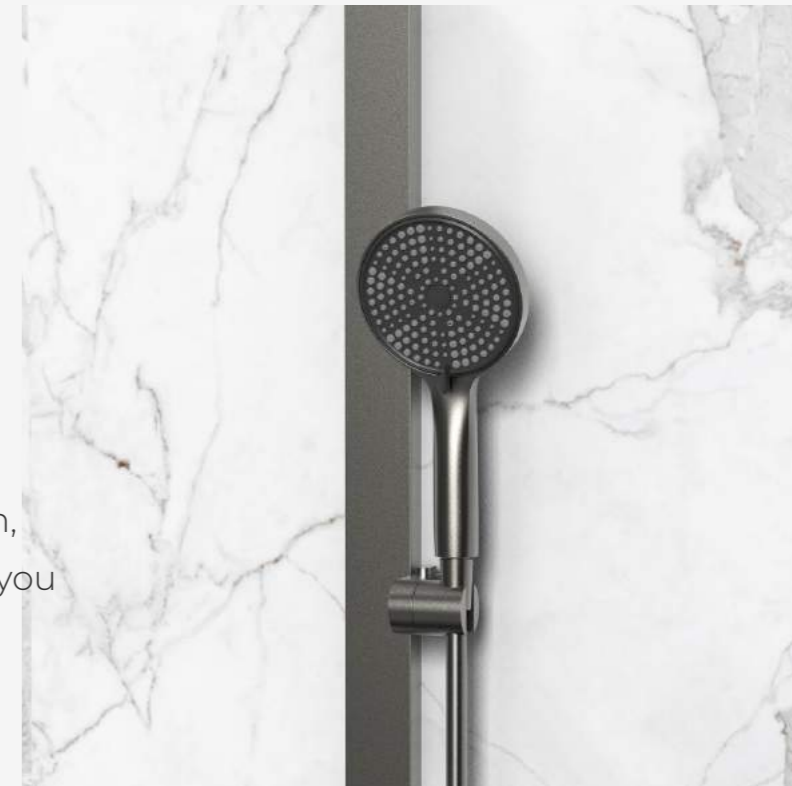

Leaper.

NO.S0814 13 311

Its design is simple and elegant, and the proper design becomes the finishing touch of the bathroom, which can accompany you to spend every good time in the bathroom for a long time.

NO.S0882 12 45 8

Rurea.

The water flow of the showerhead is silky smooth, not only cleansing your body but also providing you with an ultimate comfort experience.

Rurea. SHOWER SET

The characteristic of a large shower is its spacious design, which provides ample space for you to freely stretch your body and enjoy unrestricted comfort while bathing. At the same time, the decoration style of the large shower is diverse, which can meet the aesthetic needs of different groups of people. Whether it is modern simplicity or European luxury, it can add a unique charm to your bathroom.