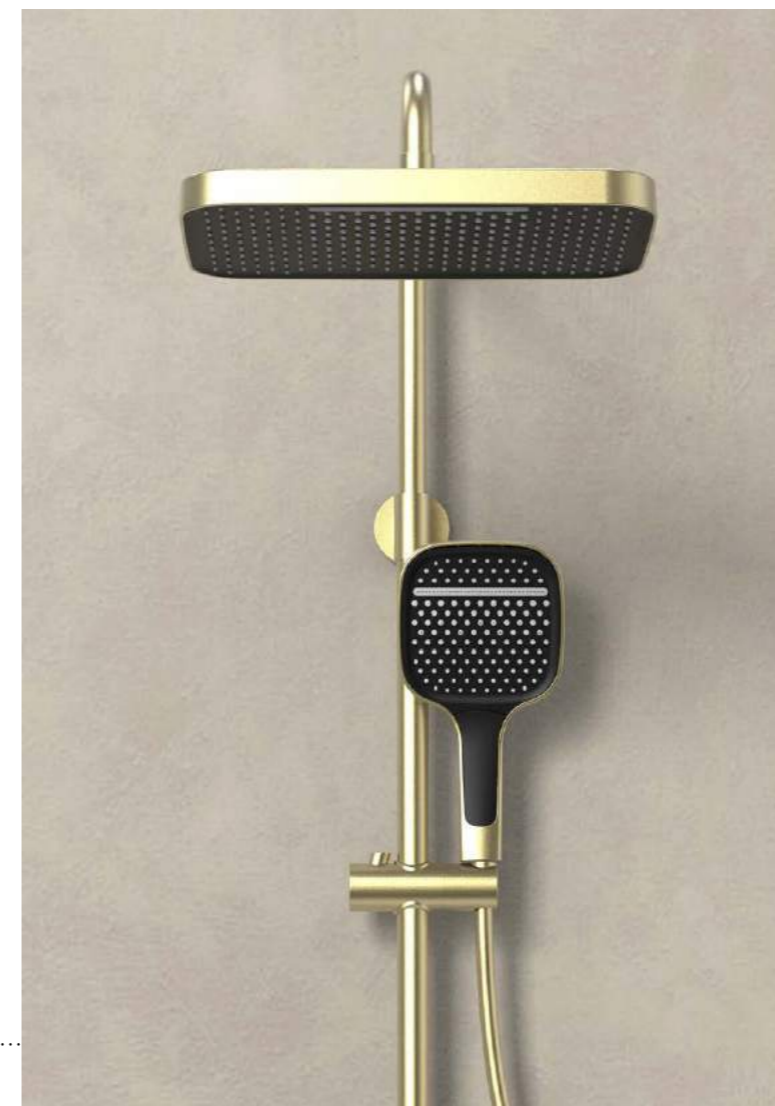

3 Function Shower Set

NO.S0845 13 31 8

NO.S0845 13 43 8

NO.S0845 13 31 8

Verne. SHOWER SET

The characteristic of a large shower is its spacious design, which provides ample space for you to freely stretch your body and enjoy unrestricted comfort while bathing. At the same time, the decoration style of the large shower is diverse, which can meet the aesthetic needs of different groups of people. Whether it is modern simplicity or European luxury, it can add a unique charm to your bathroom.

Release your body
and mind

13

NO.S0877 13 31 8

Verne.

Its water flow, akin to a melodious movement, gently brushes over your body, carrying away the day's weariness and unease.

14

The Beauty of Simplicity

NO.S0876 12 43 8

Maniel.

From the graceful arch of its design to the whisper-soft patter of its spray, every aspect of the showerhead is crafted to elevate your bathing experience to a realm of pure indulgence.

As the water dances upon your skin, it whispers secrets of relaxation, inviting you to surrender to its embrace and luxuriate in its revitalizing embrace.