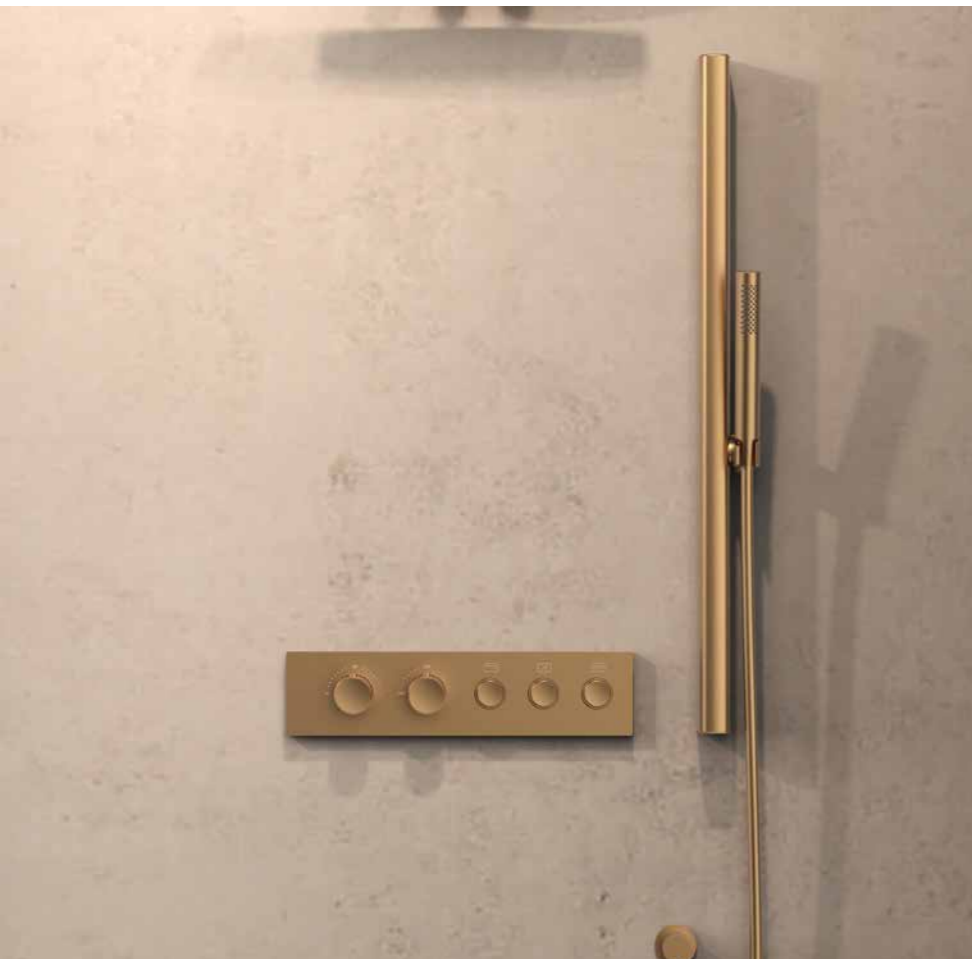

# Concealed Shower

2024 Spring Luxuryhome Catalog

CONCEALED SHOWER **Aurora.**

Its water flow, akin to a melodious movement,  
gently brushes over your body, carrying away the  
day's weariness and unease.

# Castor.

The water flow of the showerhead is silky smooth, not only cleansing your body but also providing you with an ultimate comfort experience.

# Helios.

Its design is simple and elegant, and the proper design becomes the finishing touch of the bathroom, which can accompany you to spend every good time in the bathroom for a long time.

# Selene.

Concealed Shower

NO.SC799 24 311

INDEPENDENT  
BATH CROCK  
BIBCOCK IS  
EQUIPPED  
WITH STURDY  
BASE AND  
INTEGRAL  
AND  
HANDHELD  
TYPE FLOWER  
IS ASPERSED

EXTERNAL  
QUALITY