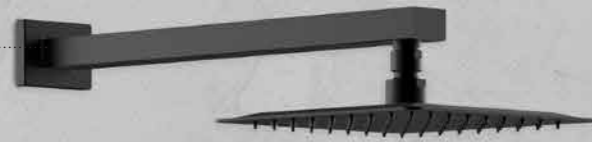

PRESSURE BALANCE SHOWER SETS

HEAD SHOWER