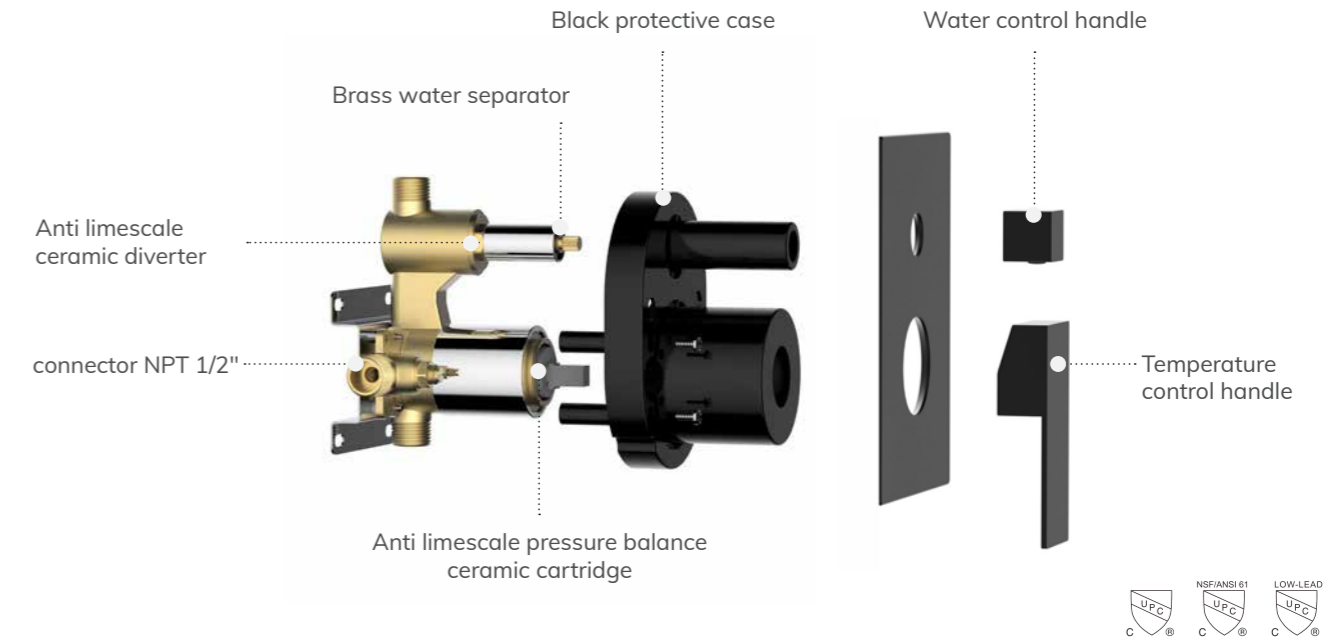

# PRESSURE BALANCE SHOWER SETS

  
HEAD SHOWER

  
1-3 FUNCTION BOX

  
HAND SHOWER

  
BATHTUB SPOUT

# PRESSURE BALANCE VALVE

<b>1 FUNCTION</b>	 HEAD SHOWER	 SHOWER HAND	 BATHTUB SPOUT
<b>2 FUNCTION</b>	 HEAD SHOWER  SHOWER HAND	 SHOWER HAND  BATHTUB SPOUT	 HEAD SHOWER  BATHTUB SPOUT
<b>3 FUNCTION</b>	 HEAD SHOWER +	 SHOWER HAND +	 BATHTUB SPOUT