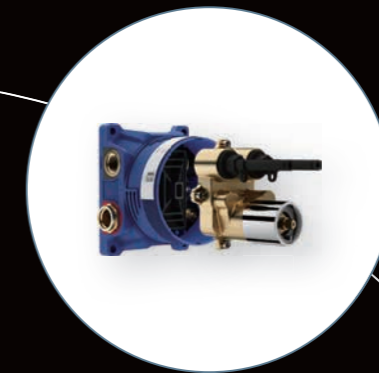

# Selene.

Concealed Shower

NO.SC799 24 311

INDEPENDENT  
BATH CROCK  
BIBCOCK IS  
EQUIPPED  
WITH STURDY  
BASE AND  
INTEGRAL  
AND  
HANDHELD  
TYPE FLOWER  
IS ASPERSED

EXTERNAL  
QUALITY

#### WIDELY APPLICABLE

Flexible design, suitable for both constant temperature and non constant temperature waterway systems