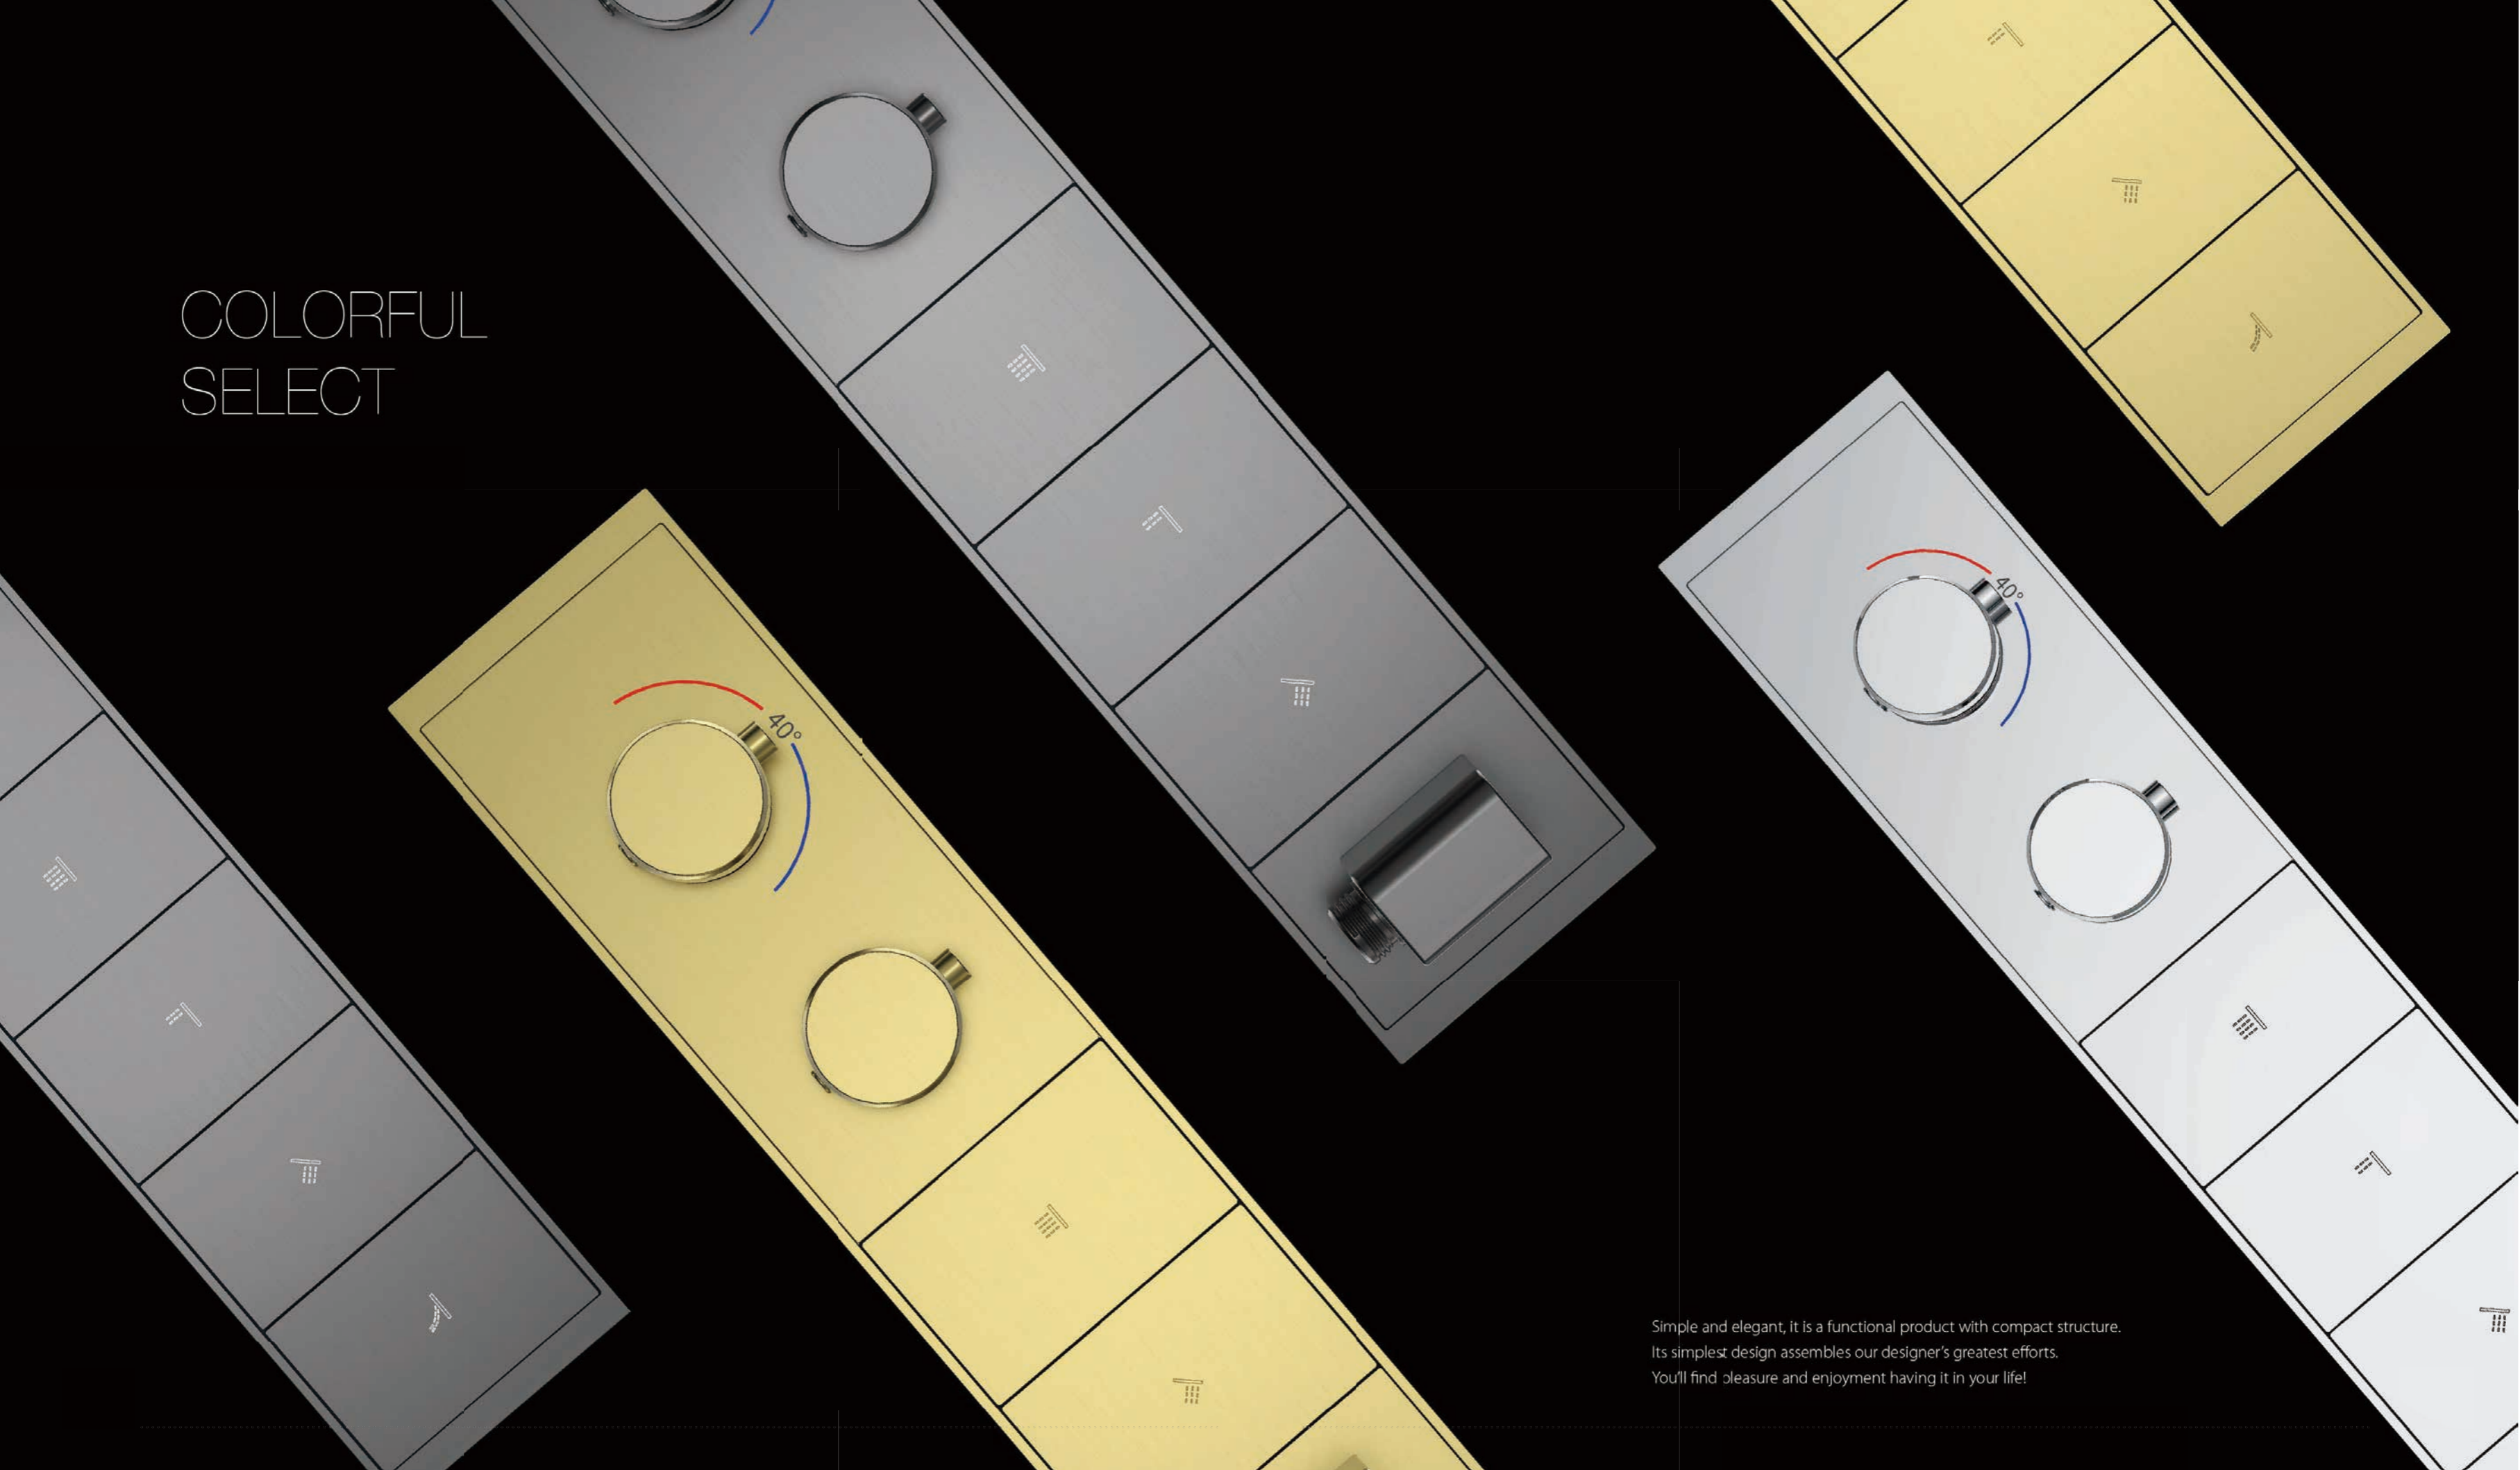

**NO.S0792A 22 43 1**  
Brushed gold finish  
Solid brass construction

**NO.SC835B 22 43 1**  
Brushed gold finish  
Solid brass construction

**NO.SC792B 22 43 1**  
Brushed gold finish  
Solid brass construction

# COLORFUL SELECT

Simple and elegant, it is a functional product with compact structure.  
Its simplest design assembles our designer's greatest efforts.  
You'll find pleasure and enjoyment having it in your life!