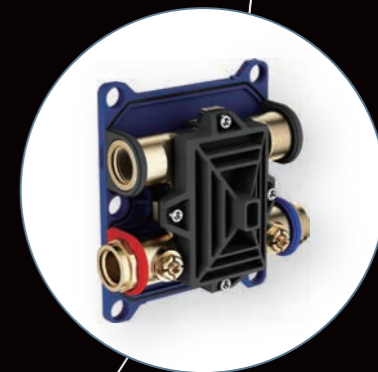

ARRANGEMENT OF WATERWAYS

Flexible layout of waterways, meeting more regulatory requirements, facilitating quick installation by construction personnel