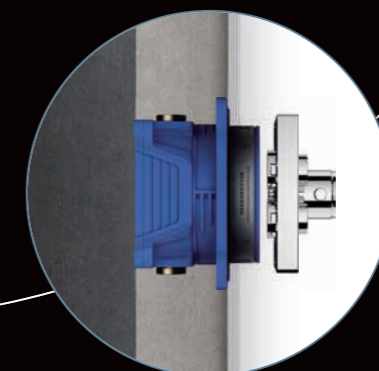

STRONG WALL ADAPTABILITY

Whether it is a hollow wall or a solid wall, it can be easily installed, ensuring convenience and universality of installation