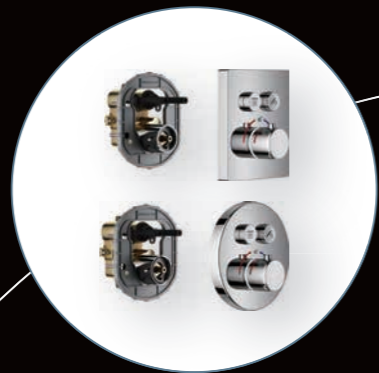

#### WIDELY APPLICABLE

Flexible design, suitable for both constant temperature and non constant temperature waterway systems

#### SEPARATE DESIGN

The embedded box and control valve are designed separately, and they are installed separately without delaying the construction period