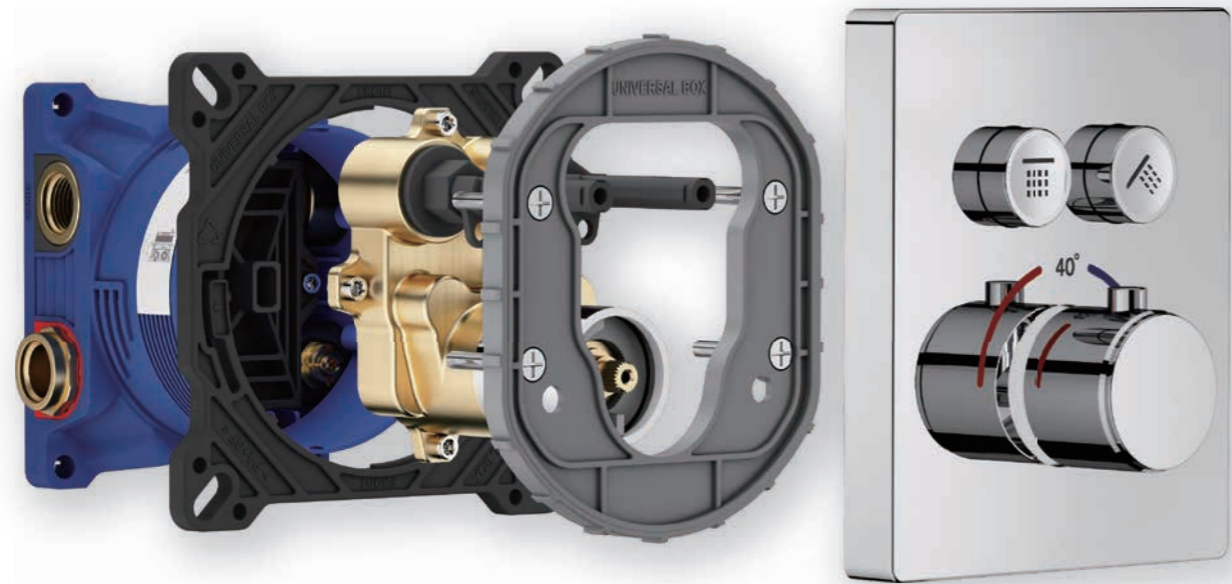

NO.S0836A 21 01 1
Chrome finish
Solid brass construction