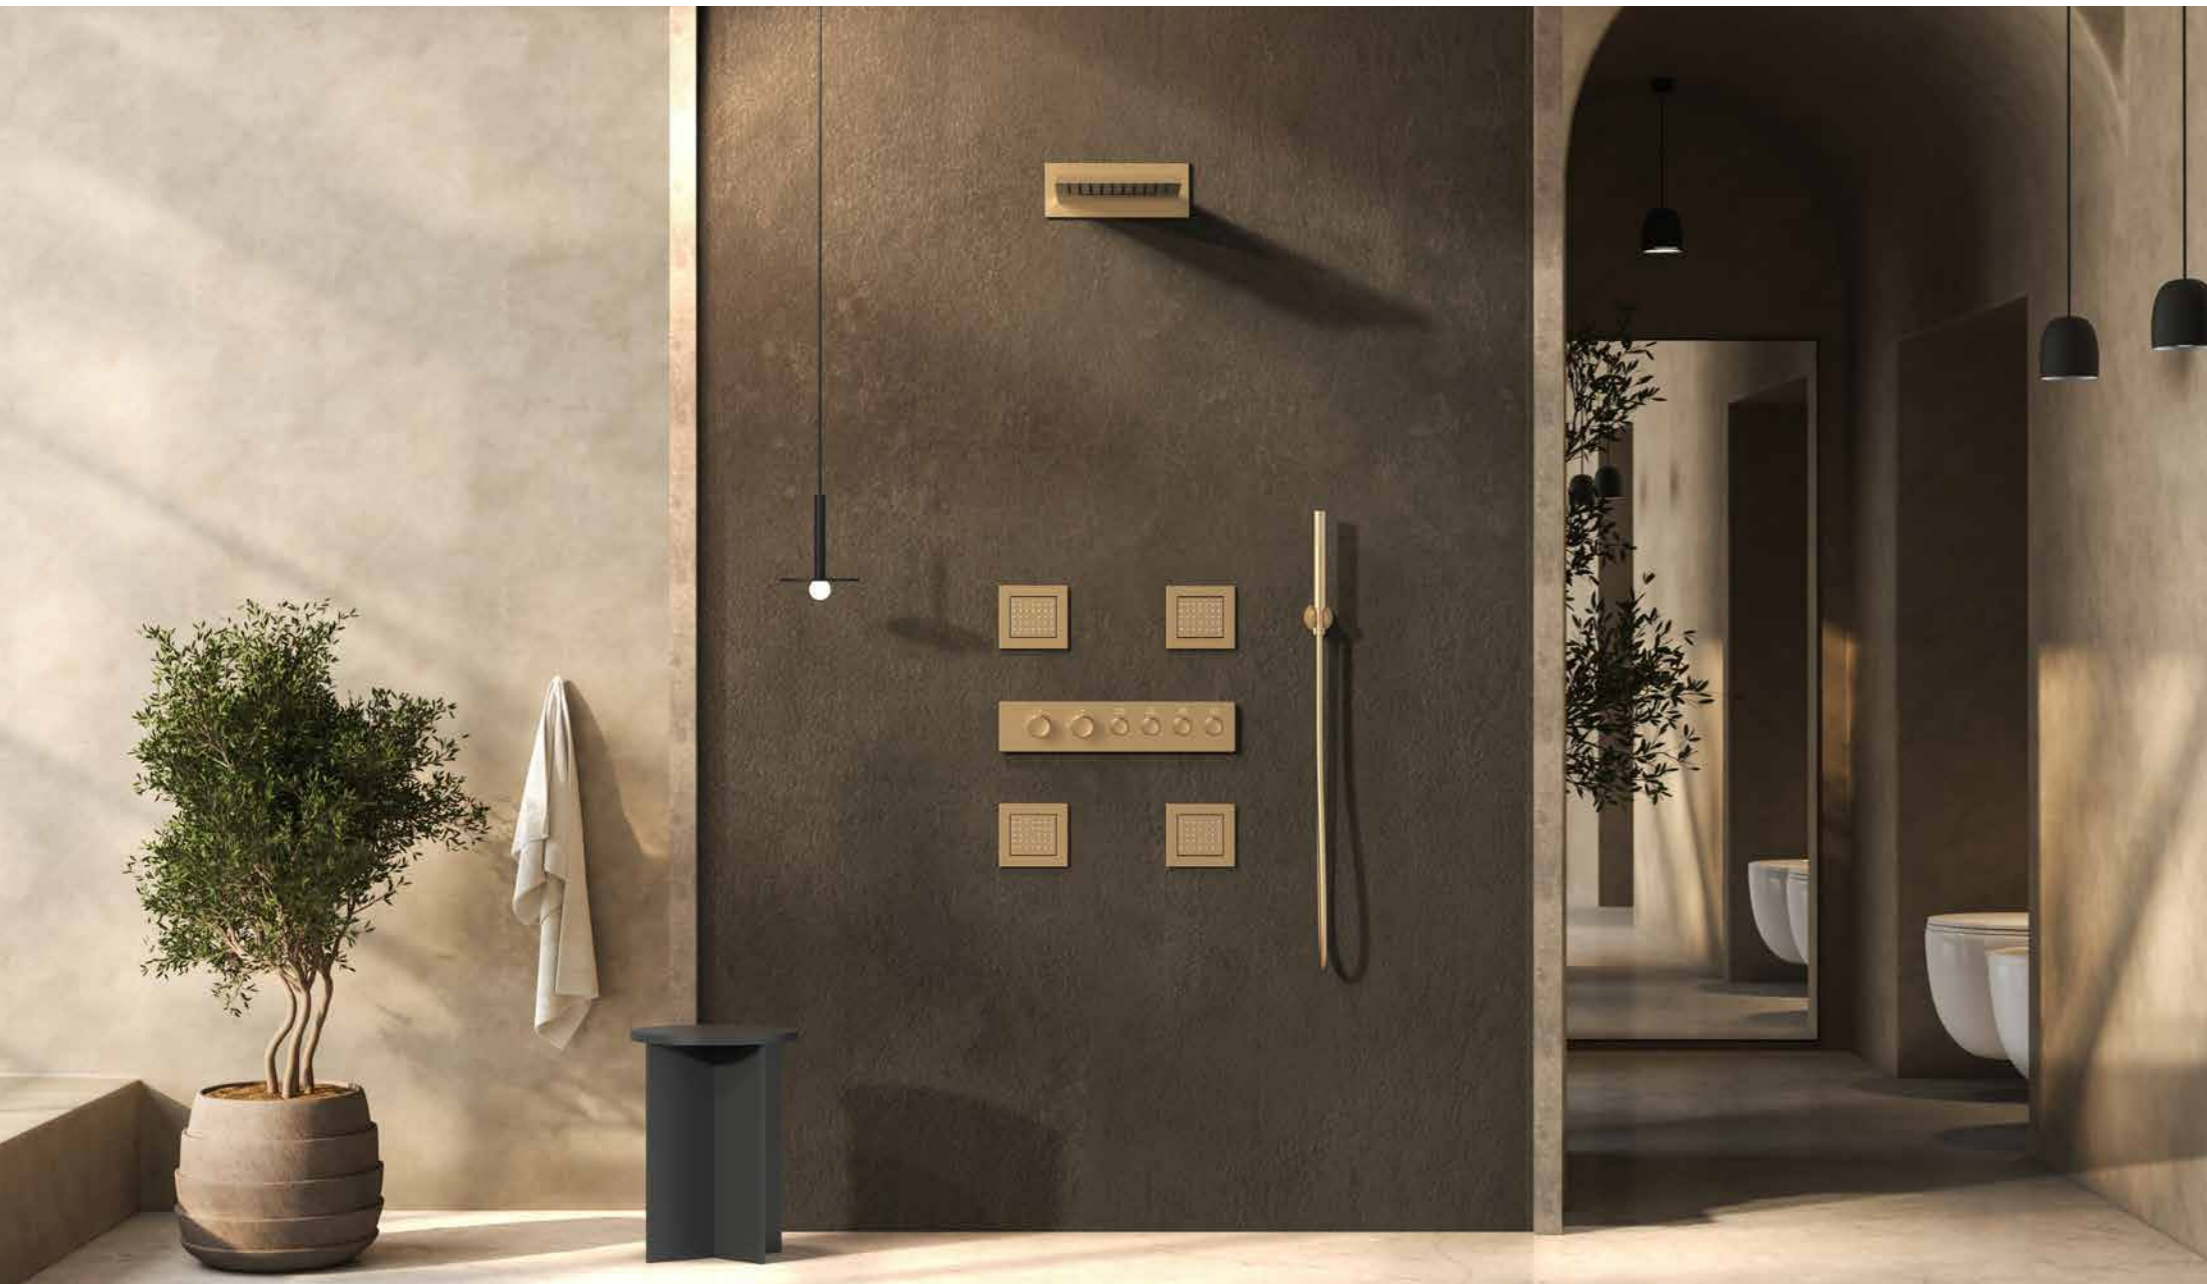

# Concealed Shower

2024 Spring Luxuryhome Catalog

CONCEALED SHOWER **Aurora.**

Its water flow, akin to a melodious movement,  
gently brushes over your body, carrying away the  
day's weariness and unease.

# Castor.

The water flow of the showerhead is silky smooth, not only cleansing your body but also providing you with an ultimate comfort experience.

# Helios.

Its design is simple and elegant, and the proper design becomes the finishing touch of the bathroom, which can accompany you to spend every good time in the bathroom for a long time.

# Selene.

Concealed Shower

NO.SC799 24 311

INDEPENDENT  
BATH CROCK  
BIBCOCK IS  
EQUIPPED  
WITH STURDY  
BASE AND  
INTEGRAL  
AND  
HANDHELD  
TYPE FLOWER  
IS ASPERSED

EXTERNAL  
QUALITY