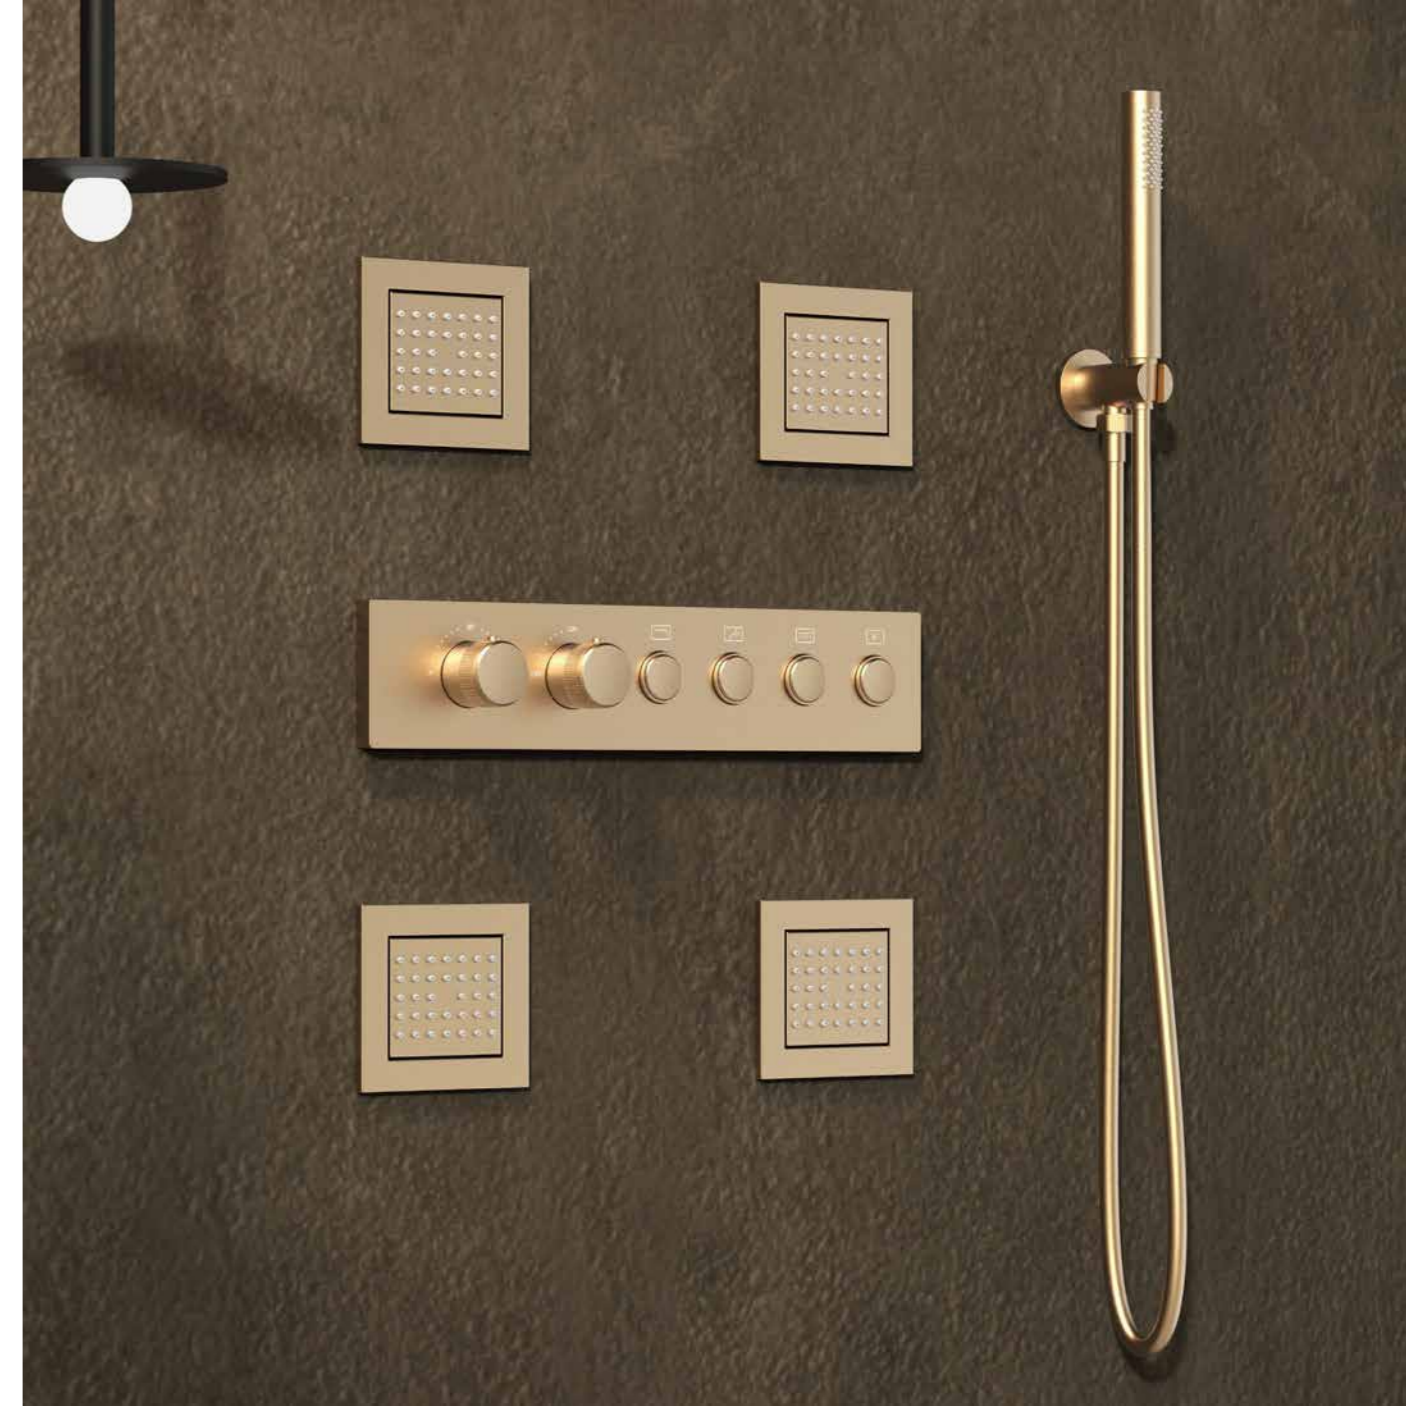

# Concealed Shower

2024 Spring Luxuryhome Catalog

CONCEALED SHOWER **Aurora.**

Its water flow, akin to a melodious movement,  
gently brushes over your body, carrying away the  
day's weariness and unease.

# Castor.

The water flow of the showerhead is silky smooth, not only cleansing your body but also providing you with an ultimate comfort experience.

# Helios.

Its design is simple and elegant, and the proper design becomes the finishing touch of the bathroom, which can accompany you to spend every good time in the bathroom for a long time.

# Selene.

Concealed Shower

NO.SC799 24 311

INDEPENDENT  
BATH CROCK  
BIBCOCK IS  
EQUIPPED  
WITH STURDY  
BASE AND  
INTEGRAL  
AND  
HANDHELD  
TYPE FLOWER  
IS ASPERSED

EXTERNAL  
QUALITY