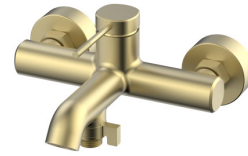

Luxury
Home

Tel:+86-18138020505

E-mail:info@luxuryhomefaucet.com

Leaper Series

Its design is simple and elegant, and the proper design becomes the finishing touch of the bathroom, which can accompany you to spend every good time in the bathroom for a long time.

LEAPER COLLECTION

Basin Mixer
NO.B062 01 43 1
Brushed gold
Solid brass construction

Vessel Basin Mixer
NO.B062 02 43 1
Brushed gold
Solid brass construction

Bidet Mixer
NO.B062 05 43 1
Brushed gold
Solid brass construction

Kitchen Mixer
NO.K062 03 43 1
Brushed gold
Solid brass construction

Wall Basin Mixer
NO.B062 28 43 1
Brushed gold
Solid brass construction

Exposed Shower Mixer
NO.SO062 11 43 1
Brushed gold
Solid brass construction

Exposed Shower Mixer
NO.SO062 12 43 1
Brushed gold
Solid brass construction

Concealed Shower Set
NO.SO062 21 43 1
Brushed gold
Solid brass construction

Concealed Shower Set
NO.SO062 22 43 1
Brushed gold
Solid brass construction