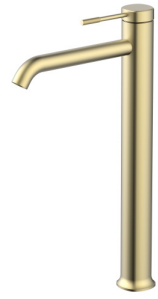

Luxury
Home

Tel:+86-18138020505

E-mail:info@luxuryhomefaucet.com

Leaper Series

Its design is simple and elegant, and the proper design becomes the finishing touch of the bathroom, which can accompany you to spend every good time in the bathroom for a long time.

LEAPER COLLECTION

Basin Mixer
NO.B062 01 43 1
Brushed gold
Solid brass construction

Vessel Basin Mixer
NO.B062 02 43 1
Brushed gold
Solid brass construction

Bidet Mixer
NO.B062 05 43 1
Brushed gold
Solid brass construction

Kitchen Mixer
NO.K062 03 43 1
Brushed gold
Solid brass construction

Wall Basin Mixer
NO.B062 28 43 1
Brushed gold
Solid brass construction

Exposed Shower Mixer
NO.SO062 11 43 1
Brushed gold
Solid brass construction

Exposed Shower Mixer
NO.SO062 12 43 1
Brushed gold
Solid brass construction

Concealed Shower Set
NO.SO062 21 43 1
Brushed gold
Solid brass construction

Concealed Shower Set
NO.SO062 22 43 1
Brushed gold
Solid brass construction