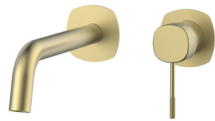

Luxury
Home

Tel:+86-18138020505

E-mail:info@luxuryhomefaucet.com

Leaper Series

Its design is simple and elegant, and the proper design becomes the finishing touch of the bathroom, which can accompany you to spend every good time in the bathroom for a long time.

LEAPER COLLECTION

Basin Mixer
NO.B062 01 43 1
Brushed gold
Solid brass construction

Vessel Basin Mixer
NO.B062 02 43 1
Brushed gold
Solid brass construction

Bidet Mixer
NO.B062 05 43 1
Brushed gold
Solid brass construction

Kitchen Mixer
NO.K062 03 43 1
Brushed gold
Solid brass construction

Wall Basin Mixer
NO.B062 28 43 1
Brushed gold
Solid brass construction

Exposed Shower Mixer
NO.SO062 11 43 1
Brushed gold
Solid brass construction

Exposed Shower Mixer
NO.SO062 12 43 1
Brushed gold
Solid brass construction

Concealed Shower Set
NO.SO062 21 43 1
Brushed gold
Solid brass construction

Concealed Shower Set
NO.SO062 22 43 1
Brushed gold
Solid brass construction