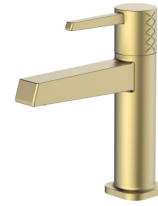

Tel: +86-18138020505
E-mail: info@luxuryhomefaucet.com

Dorice Series

Its design is simple and elegant, and the proper design becomes the finishing touch of the bathroom, which can accompany you to spend every good time in the bathroom for a long time.

Dorice Series

Basin Mixer
NO.B085 01 43 1
Brushed gold
Solid brass construction

Vessel Basin Mixer
NO.B085 02 43 1
Brushed gold
Solid brass construction

Basin Mixer
NO.K085 04 43 1
Brushed gold
Solid brass construction

Kitchen Mixer
NO.K085 03 43 1
Brushed gold
Solid brass construction

Exposed Shower Mixer
NO.SO085 12 43 1
Brushed gold
Solid brass construction

Exposed Shower Mixer
NO.SO085 13 43 1
Brushed gold
Solid brass construction

Dorice Collection

Available Colors

Chrome

Satin

Brush nickel

Matt black

Gun black

Brushed gold