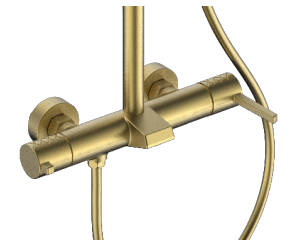

Tel: +86-18138020505
E-mail: info@luxuryhomefaucet.com

Dorice Series

Its design is simple and elegant, and the proper design becomes the finishing touch of the bathroom, which can accompany you to spend every good time in the bathroom for a long time.

Dorice Series

Basin Mixer
NO.B085 01 43 1
Brushed gold
Solid brass construction

Vessel Basin Mixer
NO.B085 02 43 1
Brushed gold
Solid brass construction

Basin Mixer
NO.K085 04 43 1
Brushed gold
Solid brass construction

Kitchen Mixer
NO.K085 03 43 1
Brushed gold
Solid brass construction

Exposed Shower Mixer
NO.SO085 12 43 1
Brushed gold
Solid brass construction

Exposed Shower Mixer
NO.SO085 13 43 1
Brushed gold
Solid brass construction