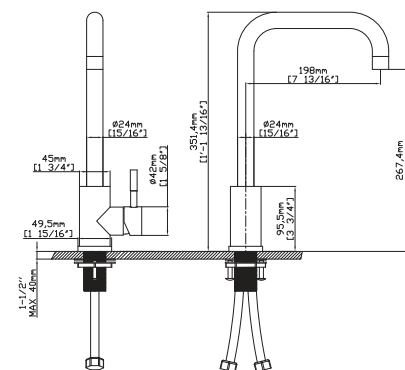

MAIN DIMENSIONS

- Height: 12 17/32"
- Spout reach: 8 37/64"
- Spout height: 11 23/64"

SPRAY HEAD FUNCTION

MODEL NO. **K114 01 16 2**

FEATURES

- Pull out kitchen faucet
- 304 Stainless steel material
- Ceramic cartridge
- Matt black finish

MAIN DIMENSIONS

- Height: 16 1/32"
- Spout reach: 8 41/64"
- Spout height: 11 13/16"

SPRAY HEAD FUNCTION

MODEL NO. **K128 03 16 2**

FEATURES

- Single control kitchen faucet
- 304 Stainless steel material
- Ceramic cartridge
- Satin finish

MAIN DIMENSIONS

- Height: 13 13/16"
- Spout reach: 7 13/16"
- Spout height: 10 1/2"

SPRAY HEAD FUNCTION

STAINLESS STEEL FAUCET

MODEL NO. **K135 01 16 2**

FEATURES

- Pull out kitchen faucet
- 304 Stainless steel material
- Ceramic cartridge
- Stain finish