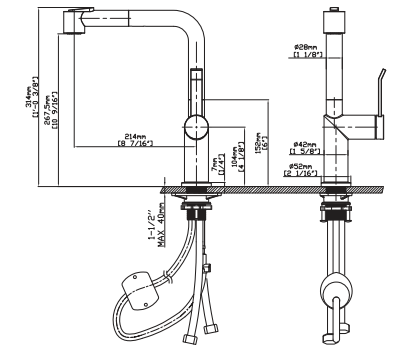

BRASS KITCHEN FAUCETS

MODEL NO. **K659 01 04 5**

FEATURES

- Pull out kitchen faucet
- Zinc Alloy
- Ceramic cartridge
- Black+chrome finish

MAIN DIMENSIONS

- Height: 1'-0 3/8"
- Spout reach: 8 7/16"
- Spout height: 10 9/16"

SPRAY HEAD FUNCTION

MODEL NO. **K657 01 04 5**

FEATURES

- Pull out kitchen faucet
- Zinc Alloy
- Ceramic cartridge
- Black+chrome finish

MAIN DIMENSIONS

- Height: 1'1 1/2"
- Spout reach: 8 11/16"
- Spout height: 1'