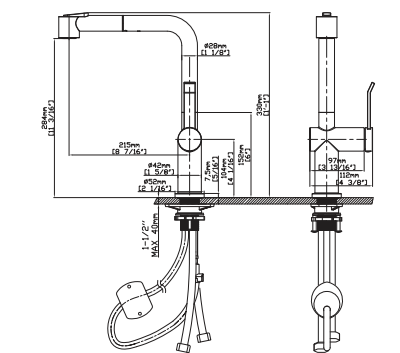

SPRAY HEAD FUNCTION