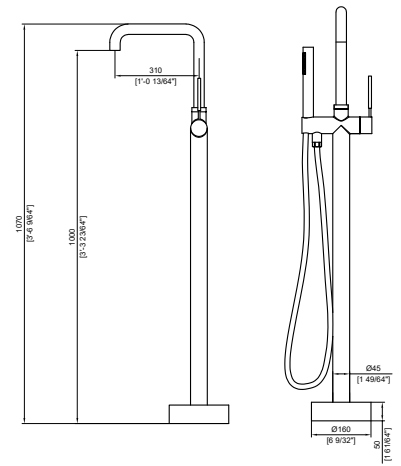

- Floor standing bathtub faucet
- Solid brass construction
- Brass hand shower - 1 function
- Ceramic cartridge
- Chrome finish

Optional Installation Parts

MODEL NO. SF574 12 01 2

FEATURES

- Floor standing bathtub faucet
- Solid brass construction
- Brass hand shower - 1 function
- Ceramic cartridge
- Chrome finish

Optional Installation Parts

MODEL NO. SF575 12 01 2

FEATURES

- Floor standing bathtub faucet
- Solid brass construction
- Brass hand shower - 1 function
- Ceramic cartridge
- Chrome finish

Optional Installation Parts