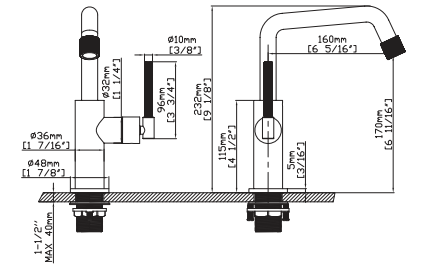

SPRAY HEAD FUNCTION