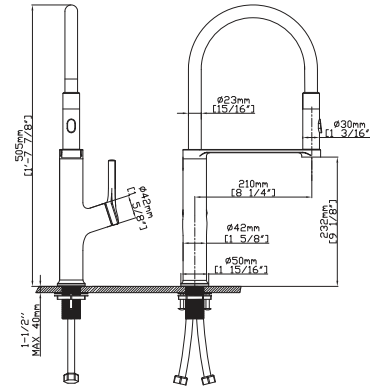

SPRAY HEAD FUNCTION