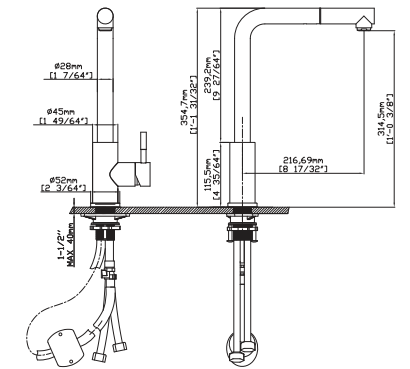

MAIN DIMENSIONS

- Height: 15 3/8"
- Spout reach: 8 39/64"
- Spout height: 7 1/64"

SPRAY HEAD FUNCTION

Magnetic Docking OPTIONAL FUNCTION **Touch Sensor** OPTIONAL FUNCTION

STAINLESS STEEL FAUCET

MODEL NO. **K185 0116 2**

FEATURES

- Pull out kitchen faucet
- 304 Stainless steel material
- Ceramic cartridge
- Satin finish

MAIN DIMENSIONS

- Height: 13 31/32"
- Spout reach: 8 17/32"
- Spout height: 12 49/64"

SPRAY HEAD FUNCTION

MODEL NO. **K165 0116 2**

FEATURES

- Pull out kitchen faucet
- 304 Stainless steel material
- Ceramic cartridge
- Satin finish

MAIN DIMENSIONS

- Height: 1'-5 3/4"
- Spout reach: 8 5/8"
- Spout height: 9 7/16"