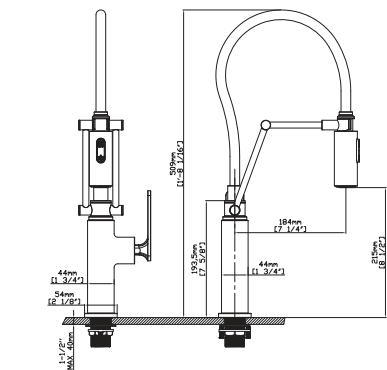

SPRAY HEAD FUNCTION