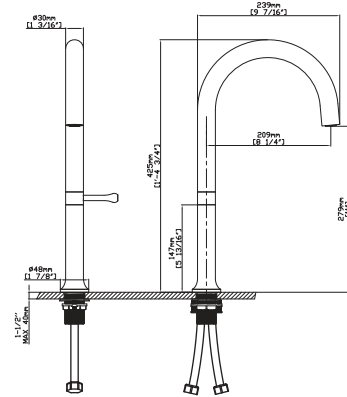

SPRAY HEAD FUNCTION