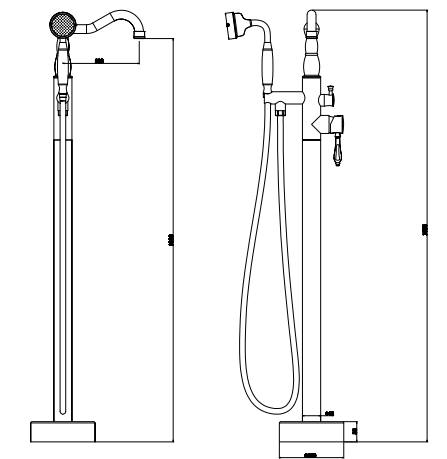

Optional Installation Parts

FLOOR STANDING FAUCET

MODEL NO. **S125 04 01 1**

FEATURES

- Floor standing bathtub faucet
- Solid brass construction
- Brass hand shower - 1 function
- Ceramic cartridge
- Chrome finish

Optional Installation Parts

MODEL NO. **SF285 12 01 2**

FEATURES

- Floor standing bathtub faucet
- Solid brass construction
- Brass hand shower - 1 function
- Ceramic cartridge
- Chrome finish

Optional Installation Parts

MODEL NO. **SF286 12 01 1**

FEATURES

- Floor standing bathtub faucet
- Solid brass construction
- Brass hand shower - 1 function
- Ceramic cartridge
- Chrome finish

Optional Installation Parts

Available Colors