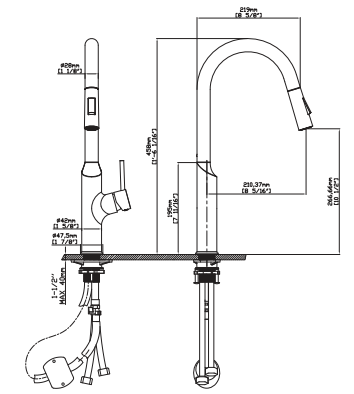

FEATURES

- Pull out kitchen faucet
- 304 Stainless steel material
- Ceramic cartridge
- Satin finish

MAIN DIMENSIONS

- Height: 1'-6 1/16"
- Spout reach: 8 5/16"
- Spout height: 10 1/2"

SPRAY HEAD FUNCTION

MODEL NO. **K993 01 16 2**

FEATURES

- Pull out kitchen faucet
- 304 Stainless steel material
- Ceramic cartridge
- Satin finish

MAIN DIMENSIONS

- Height: 1'-4 11/16"
- Spout reach: 8 9/16"
- Spout height: 9 3/16"