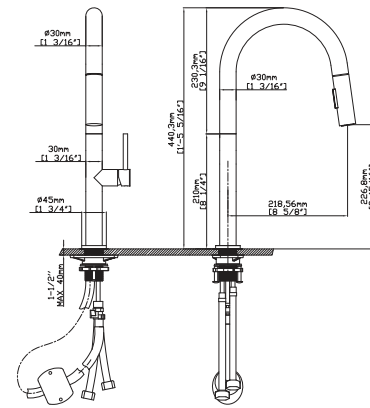

FEATURES

- Pull out kitchen faucet
- 304 Stainless steel material
- Ceramic cartridge
- Satin finish

MAIN DIMENSIONS

- Height: 17 5/16"
- Spout reach: 8 5/8"
- Spout height: 8 15/16"

SPRAY HEAD FUNCTION

MODEL NO. **K115 0116 2**

FEATURES

- Pull out kitchen faucet
- 304 Stainless steel material
- Ceramic cartridge
- Satin finish

MAIN DIMENSIONS

- Height: 15 3/4"
- Spout reach: 8 3/4"
- Spout height: 7 9/16"

SPRAY HEAD FUNCTION

MODEL NO. **K149 0131 2**

Magnetic Docking
OPTIONAL FUNCTION

Touch Sensor
OPTIONAL FUNCTION

FEATURES

- Pull out kitchen faucet
- 304 Stainless steel material
- Ceramic cartridge
- Matt black finish

MAIN DIMENSIONS

- Height: 17 13/16"
- Spout reach: 8 5/8"
- Spout height: 9 1/4"