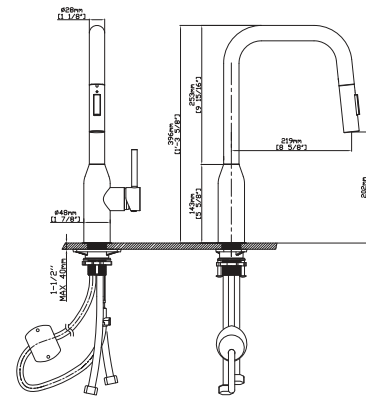

STAINLESS STEEL FAUCET

MODEL NO. **K672C 01 31 2**

FEATURES

- Pull down kitchen faucet
- 304 Stainless steel material
- Ceramic cartridge
- Matt black finish

MAIN DIMENSIONS

- Height: 1'-3 5/8"
- Spout reach: 8 5/8"
- Spout height: 7 15/16"

SPRAY HEAD FUNCTION

STAINLESS STEEL FAUCET

MODEL NO. **K712 01 16 2**

FEATURES

- Pull out kitchen faucet
- 304 Stainless steel material
- Ceramic cartridge
- Satin finish

MAIN DIMENSIONS

- Height: 1'-2 1/16"
- Spout reach: 10 3/16"
- Spout height: 1'-0 3/4"