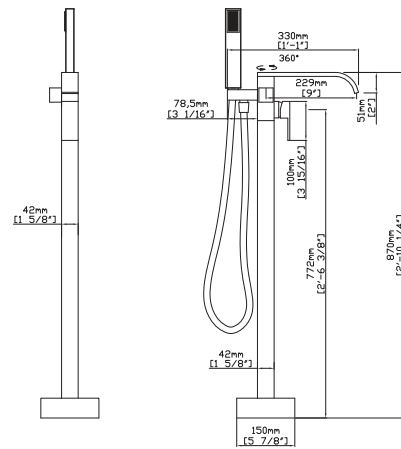

- Floor standing bathtub faucet
- Solid brass construction
- Brass hand shower - 1 function
- Ceramic cartridge
- Chrome finish

Optional Installation Parts

MODEL NO. SF574 12 01 2

FEATURES

- Floor standing bathtub faucet
- Solid brass construction
- Brass hand shower - 1 function
- Ceramic cartridge
- Chrome finish