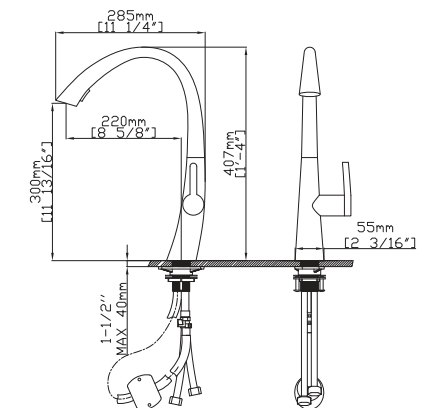

SPRAY HEAD FUNCTION