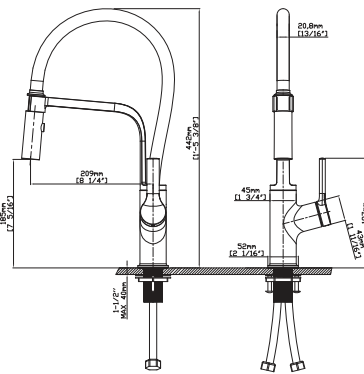

SPRAY HEAD FUNCTION

MODEL NO. **K561 02 011**

FEATURES

- Pull down kitchen faucet
- Solid brass construction
- Ceramic cartridge
- Chrome finish

MAIN DIMENSIONS

- Height: 1'-5 3/8"
- Spout reach: 8 1/4"
- Spout height: 7 5/16"

SPRAY HEAD FUNCTION

MODEL NO. **K680 02 011**

FEATURES

- Pull down kitchen faucet
- Solid brass construction
- Ceramic cartridge
- Chrome finish

MAIN DIMENSIONS

- Height: 1'-8 1/16"
- Spout reach: 7 1/4"
- Spout height: 8 1/2"