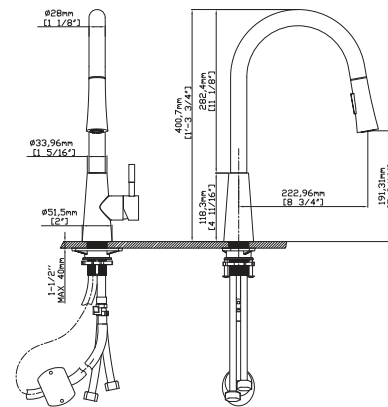

FEATURES

- Pull out kitchen faucet
- 304 Stainless steel material
- Ceramic cartridge
- Satin finish

MAIN DIMENSIONS

- Height: 17 5/16"
- Spout reach: 8 5/8"
- Spout height: 8 15/16"

SPRAY HEAD FUNCTION

MODEL NO. **K115 0116 2**

FEATURES

- Pull out kitchen faucet
- 304 Stainless steel material
- Ceramic cartridge
- Satin finish

MAIN DIMENSIONS

- Height: 15 3/4"
- Spout reach: 8 3/4"
- Spout height: 7 9/16"

SPRAY HEAD FUNCTION

MODEL NO. **K149 0131 2**

Magnetic Docking
OPTIONAL FUNCTION

Touch Sensor
OPTIONAL FUNCTION

FEATURES

- Pull out kitchen faucet
- 304 Stainless steel material
- Ceramic cartridge
- Matt black finish

MAIN DIMENSIONS

- Height: 17 13/16"
- Spout reach: 8 5/8"
- Spout height: 9 1/4"