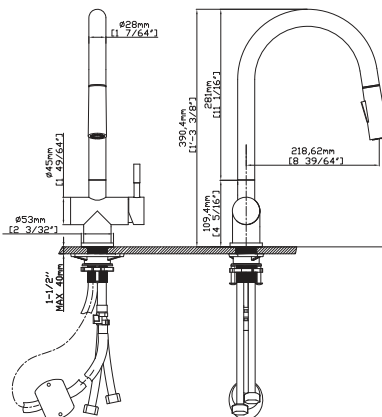

MAIN DIMENSIONS

- Height: 16 5/32"
- Spout reach: 8 3/4"
- Spout height: 8 7/64"

SPRAY HEAD FUNCTION

MODEL NO. **K163 0116 2**

FEATURES

- Pull out kitchen faucet
- 304 Stainless steel material
- Ceramic cartridge
- Satin finish

MAIN DIMENSIONS

- Height: 16 5/32"
- Spout reach: 8 49/64"
- Spout height: 8"

SPRAY HEAD FUNCTION

MODEL NO. **K133 01 31 2**

FEATURES

- Pull out kitchen faucet
- 304 Stainless steel material
- Ceramic cartridge
- Matt black finish

MAIN DIMENSIONS

- Height: 15 3/8"
- Spout reach: 8 39/64"
- Spout height: 7 1/64"

SPRAY HEAD FUNCTION

Magnetic Docking OPTIONAL FUNCTION **Touch Sensor** OPTIONAL FUNCTION

STAINLESS STEEL FAUCET

MODEL NO. **K185 0116 2**

FEATURES

- Pull out kitchen faucet
- 304 Stainless steel material
- Ceramic cartridge
- Satin finish

MAIN DIMENSIONS

- Height: 13 31/32"
- Spout reach: 8 17/32"
- Spout height: 12 49/64"

SPRAY HEAD FUNCTION