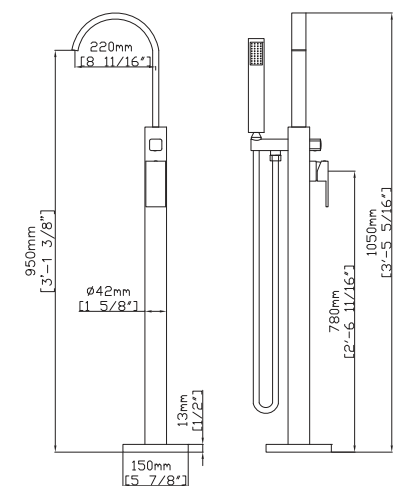

MODEL NO. SF505 12 01 1

FEATURES

- Floor standing bathtub faucet
- Solid brass construction
- Brass hand shower - 1 function
- Ceramic cartridge
- Chrome finish

Optional Installation Parts

FLOOR STANDING FAUCET