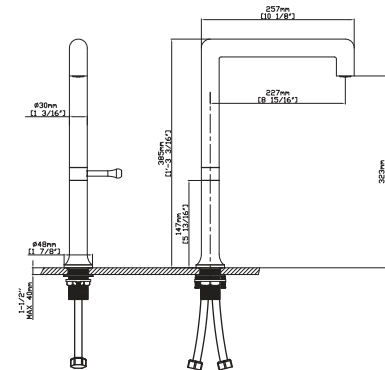

SPRAY HEAD FUNCTION