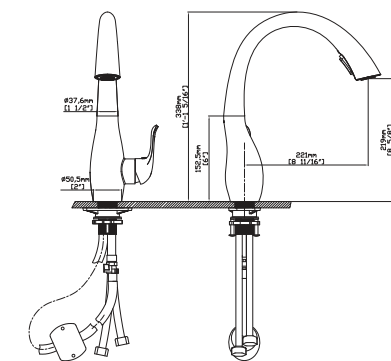

SPRAY HEAD FUNCTION