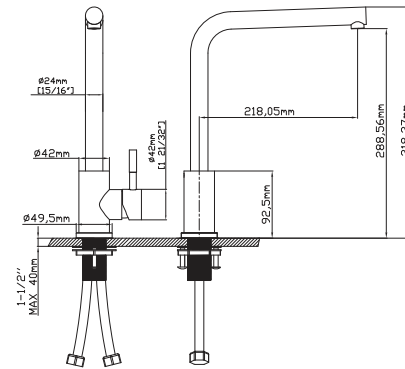

SPRAY HEAD FUNCTION

MODEL NO. **K994 01 16 2**

FEATURES

- Pull out kitchen faucet
- 304 Stainless steel material
- Ceramic cartridge
- Satin finish

MAIN DIMENSIONS

- Height: 1'-1 5/16"
- Spout reach: 8 11/16"
- Spout height: 8 5/8"

MAIN DIMENSIONS

- Height: 12 17/32"
- Spout reach: 8 37/64"
- Spout height: 11 23/64"

SPRAY HEAD FUNCTION

MODEL NO. **K114 01 16 2**

FEATURES

- Pull out kitchen faucet
- 304 Stainless steel material
- Ceramic cartridge
- Matt black finish