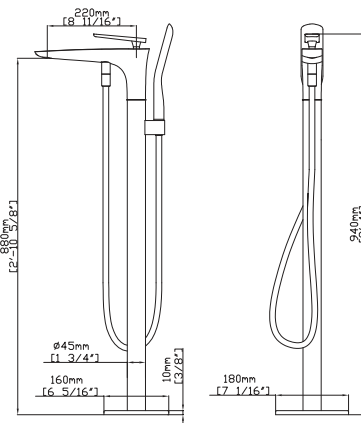

Optional Installation Parts