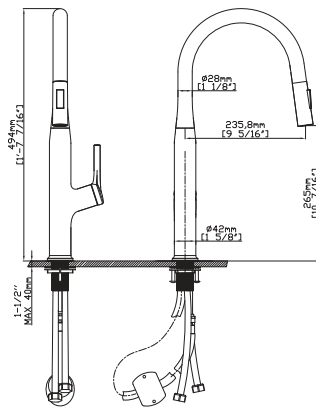

SPRAY HEAD FUNCTION