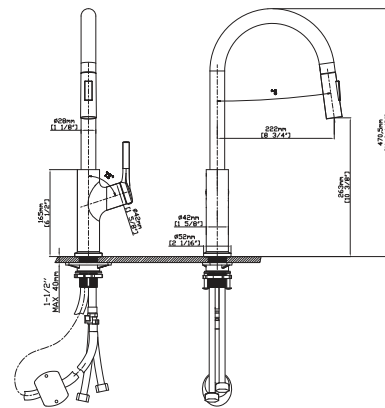

MAIN DIMENSIONS

- Height: 18 1/2"
- Spout reach: 8 3/4"
- Spout height: 10 3/8"

SPRAY HEAD FUNCTION

MODEL NO. **K572 01 011**

FEATURES

- Pull out kitchen faucet
- Brass water way
- Ceramic cartridge
- Chrome finish

MAIN DIMENSIONS

- Height: 1'-5 7/16"
- Spout reach: 8 13/16"
- Spout height: 9 5/16"

SPRAY HEAD FUNCTION

MODEL NO. **K568 01 011**

FEATURES

- Pull out kitchen faucet
- Brass water way
- Ceramic cartridge
- Chrome finish