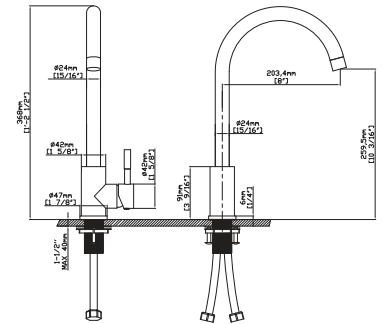

SPRAY HEAD FUNCTION