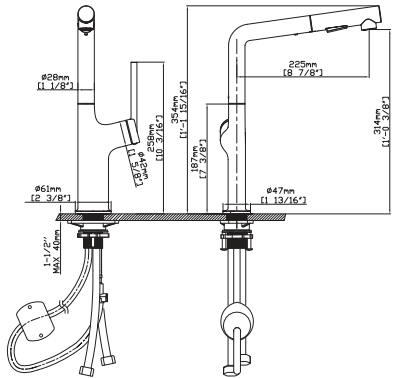

SPRAY HEAD FUNCTION