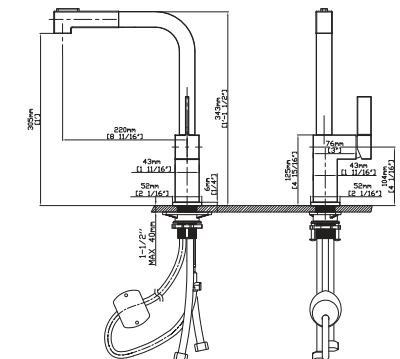

SPRAY HEAD FUNCTION