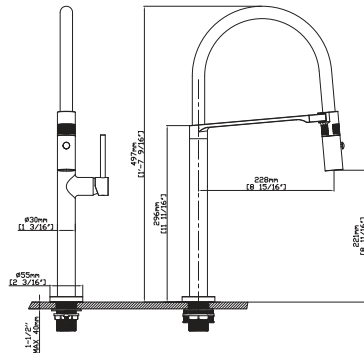

SPRAY HEAD FUNCTION