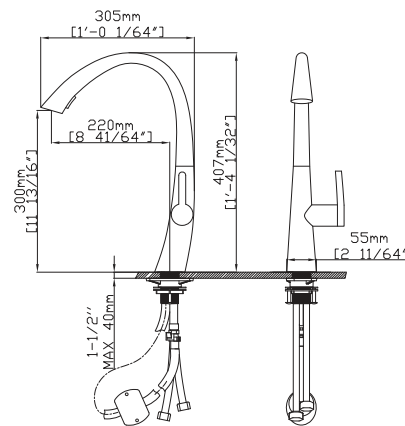

MAIN DIMENSIONS

- Height: 12 17/32"
- Spout reach: 8 37/64"
- Spout height: 11 23/64"

SPRAY HEAD FUNCTION

MODEL NO. **K114 01 16 2**

FEATURES

- Pull out kitchen faucet
- 304 Stainless steel material
- Ceramic cartridge
- Matt black finish

MAIN DIMENSIONS

- Height: 16 1/32"
- Spout reach: 8 41/64"
- Spout height: 11 13/16"

SPRAY HEAD FUNCTION

MODEL NO. **K128 03 16 2**

FEATURES

- Single control kitchen faucet
- 304 Stainless steel material
- Ceramic cartridge
- Satin finish