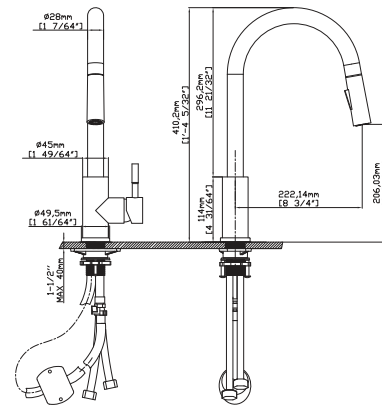

MAIN DIMENSIONS

- Height: 1'-5 1/2"
- Spout reach: 8 5/8"
- Spout height: 9 7/8"

SPRAY HEAD FUNCTION

MODEL NO. **K134 01 16 2**

FEATURES

- Pull out kitchen faucet
- 304 Stainless steel material
- Ceramic cartridge
- Satin finish

MAIN DIMENSIONS

- Height: 18 37/64"
- Spout reach: 8 41/64"
- Spout height: 10 1/32"

SPRAY HEAD FUNCTION

MODEL NO. **K639 01 16 2**

FEATURES

- Pull out kitchen faucet
- 304 Stainless steel material
- Ceramic cartridge
- Satin finish

MAIN DIMENSIONS

- Height: 1'-5 3/4"
- Spout reach: 8 5/8"
- Spout height: 9 3/8"

SPRAY HEAD FUNCTION

STAINLESS STEEL FAUCET

MODEL NO. **K163A 0116 2**

FEATURES

- Pull out kitchen faucet
- 304 Stainless steel material
- Ceramic cartridge
- Satin finish

MAIN DIMENSIONS

- Height: 16 5/32"
- Spout reach: 8 3/4"
- Spout height: 8 7/64"

SPRAY HEAD FUNCTION

MODEL NO. **K163 0116 2**

FEATURES

- Pull out kitchen faucet
- 304 Stainless steel material
- Ceramic cartridge
- Satin finish