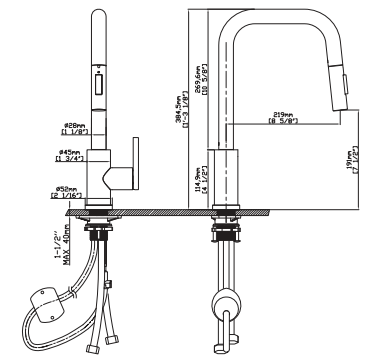

SPRAY HEAD FUNCTION