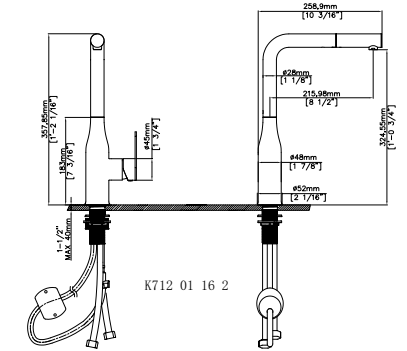

SPRAY HEAD FUNCTION

STAINLESS STEEL FAUCET

MODEL NO. **K712 01 16 2**

FEATURES

- Pull out kitchen faucet
- 304 Stainless steel material
- Ceramic cartridge
- Satin finish

MAIN DIMENSIONS

- Height: 1'-2 1/16"
- Spout reach: 10 3/16"
- Spout height: 1'-0 3/4"

SPRAY HEAD FUNCTION

MODEL NO. **K672 01 16 2**

FEATURES

- Pull out kitchen faucet
- 304 Stainless steel material
- Ceramic cartridge
- Satin finish

MAIN DIMENSIONS

- Height: 1'-0 1/2"
- Spout reach: 8 1/2"
- Spout height: 11 3/16"