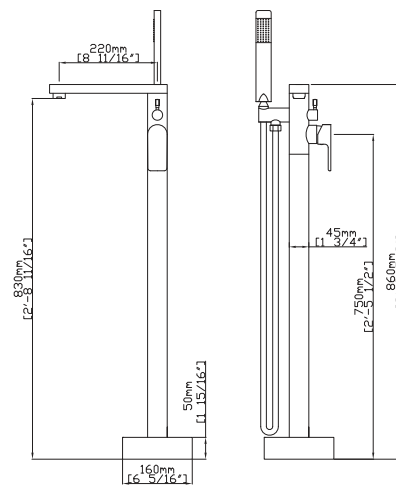

Optional Installation Parts