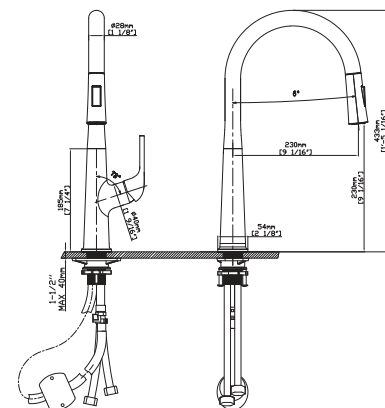

MAIN DIMENSIONS

- Height: 1'-5 7/16"
- Spout reach: 8 13/16"
- Spout height: 9 5/16"

SPRAY HEAD FUNCTION

MODEL NO. **K568 01 011**

FEATURES

- Pull out kitchen faucet
- Brass water way
- Ceramic cartridge
- Chrome finish

MAIN DIMENSIONS

- Height: 16 9/16"
- Spout reach: 8 7/16"
- Spout height: 8 7/8"

SPRAY HEAD FUNCTION

MODEL NO. **K624 01 011**

FEATURES

- Pull out kitchen faucet
- Solid brass construction
- Ceramic cartridge
- Chrome finish

MAIN DIMENSIONS

- Height: 14 1/4"
- Spout reach: 9 3/4"
- Spout height: 9 5/16"

SPRAY HEAD FUNCTION

MODEL NO. **K569 01 011**

FEATURES

- Pull out kitchen faucet
- Brass water way
- Ceramic cartridge
- Chrome finish

MAIN DIMENSIONS

- Height: 16 9/16"
- Spout reach: 8 7/16"
- Spout height: 8 7/8"

SPRAY HEAD FUNCTION

MODEL NO. **K114 01 011**

FEATURES

- Pull out kitchen faucet
- Solid brass construction
- Ceramic cartridge
- Chrome finish