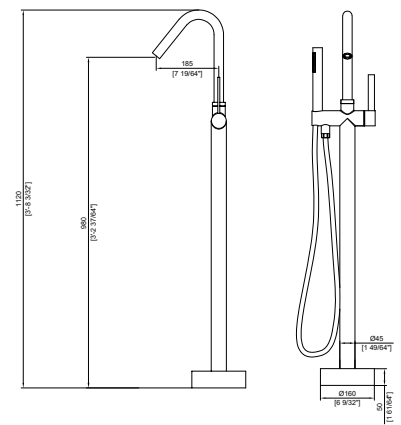

- Floor standing bathtub faucet
- Solid brass construction
- Brass hand shower - 1 function
- Ceramic cartridge
- Chrome finish

Optional Installation Parts

MODEL NO. SF574 12 01 2

FEATURES

- Floor standing bathtub faucet
- Solid brass construction
- Brass hand shower - 1 function
- Ceramic cartridge
- Chrome finish

Optional Installation Parts

MODEL NO. SF575 12 01 2

FEATURES

- Floor standing bathtub faucet
- Solid brass construction
- Brass hand shower - 1 function
- Ceramic cartridge
- Chrome finish

Optional Installation Parts