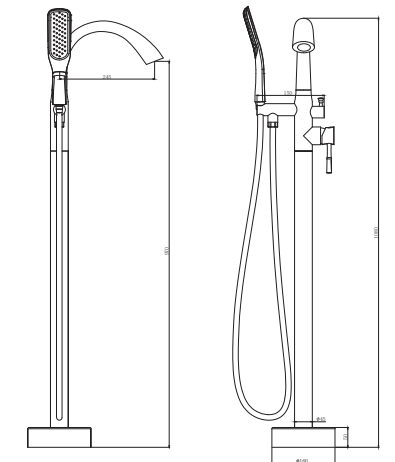

Optional Installation Parts

FLOOR STANDING FAUCET

MODEL NO. **S125 04 01 1**

FEATURES

- Floor standing bathtub faucet
- Solid brass construction
- Brass hand shower - 1 function
- Ceramic cartridge
- Chrome finish

Optional Installation Parts

MODEL NO. **SF285 12 01 2**

FEATURES

- Floor standing bathtub faucet
- Solid brass construction
- Brass hand shower - 1 function
- Ceramic cartridge
- Chrome finish

Optional Installation Parts

MODEL NO. **SF286 12 01 1**

FEATURES

- Floor standing bathtub faucet
- Solid brass construction
- Brass hand shower - 1 function
- Ceramic cartridge
- Chrome finish

Optional Installation Parts

Available Colors