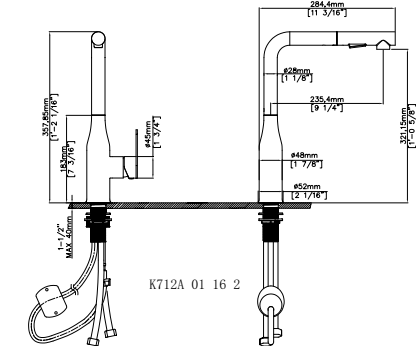

SPRAY HEAD FUNCTION

MODEL NO. **K712A 01 01 2**

FEATURES

- Pull out kitchen faucet
- 304 Stainless steel material
- Ceramic cartridge
- Chrome finish

MAIN DIMENSIONS

- Height: 1'-2 1/16"
- Spout reach: 9 1/4"
- Spout height: 1'-0 5/8"

SPRAY HEAD FUNCTION

MODEL NO. **K640 01 16 2**

FEATURES

- Pull down kitchen faucet
- 304 Stainless steel material
- Ceramic cartridge
- Satin finish

MAIN DIMENSIONS

- Height: 1'-5 1/4"
- Spout reach: 8 7/8"
- Spout height: 11 7/8"