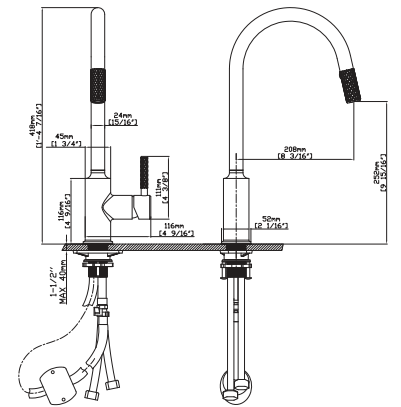

SPRAY HEAD FUNCTION