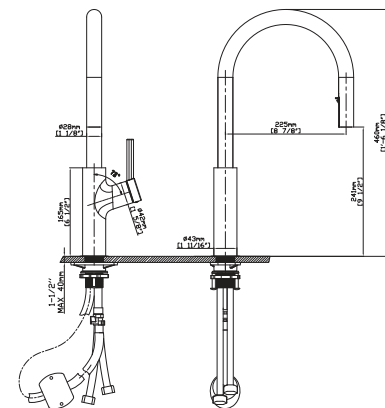

MAIN DIMENSIONS

- Height: 18 1/2"
- Spout reach: 8 3/4"
- Spout height: 10 3/8"

SPRAY HEAD FUNCTION

MODEL NO. **K572 01 011**

FEATURES

- Pull out kitchen faucet
- Brass water way
- Ceramic cartridge
- Chrome finish

MAIN DIMENSIONS

- Height: 1'-5 7/16"
- Spout reach: 8 13/16"
- Spout height: 9 5/16"

SPRAY HEAD FUNCTION

MODEL NO. **K568 01 011**

FEATURES

- Pull out kitchen faucet
- Brass water way
- Ceramic cartridge
- Chrome finish

MAIN DIMENSIONS

- Height: 16 9/16"
- Spout reach: 8 7/16"
- Spout height: 8 7/8"

SPRAY HEAD FUNCTION

MODEL NO. **K624 01 011**

FEATURES

- Pull out kitchen faucet
- Solid brass construction
- Ceramic cartridge
- Chrome finish

MAIN DIMENSIONS

- Height: 14 1/4"
- Spout reach: 9 3/4"
- Spout height: 9 5/16"

SPRAY HEAD FUNCTION

MODEL NO. **K569 01 011**

FEATURES

- Pull out kitchen faucet
- Brass water way
- Ceramic cartridge
- Chrome finish