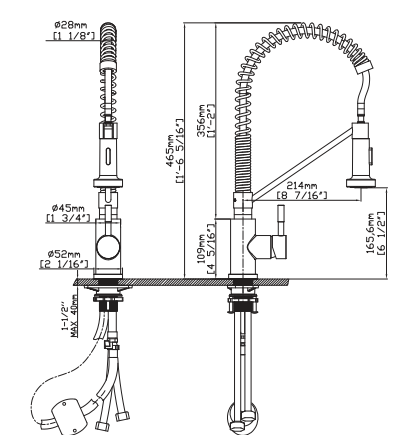

SPRAY HEAD FUNCTION