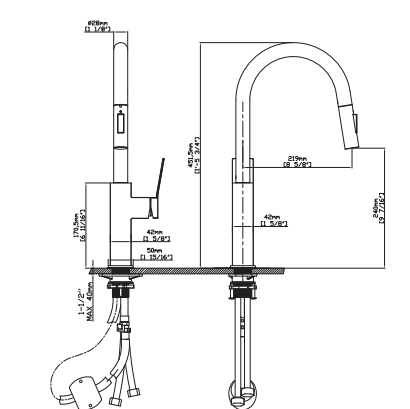

FEATURES

- Pull out kitchen faucet
- 304 Stainless steel material
- Ceramic cartridge
- Satin finish

MAIN DIMENSIONS

- Height: 13 31/32"
- Spout reach: 8 17/32"
- Spout height: 12 49/64"

SPRAY HEAD FUNCTION

MODEL NO. **K165 0116 2**

FEATURES

- Pull out kitchen faucet
- 304 Stainless steel material
- Ceramic cartridge
- Satin finish

MAIN DIMENSIONS

- Height: 1'-5 3/4"
- Spout reach: 8 5/8"
- Spout height: 9 7/16"

SPRAY HEAD FUNCTION

MODEL NO. **K623 01 31 2**

FEATURES

- Pull out kitchen faucet
- 304 Stainless steel material
- Ceramic cartridge
- Matt black finish

MAIN DIMENSIONS

- Height: 18 5/16"
- Spout reach: 8 7/16"
- Spout height: 6 1/2"