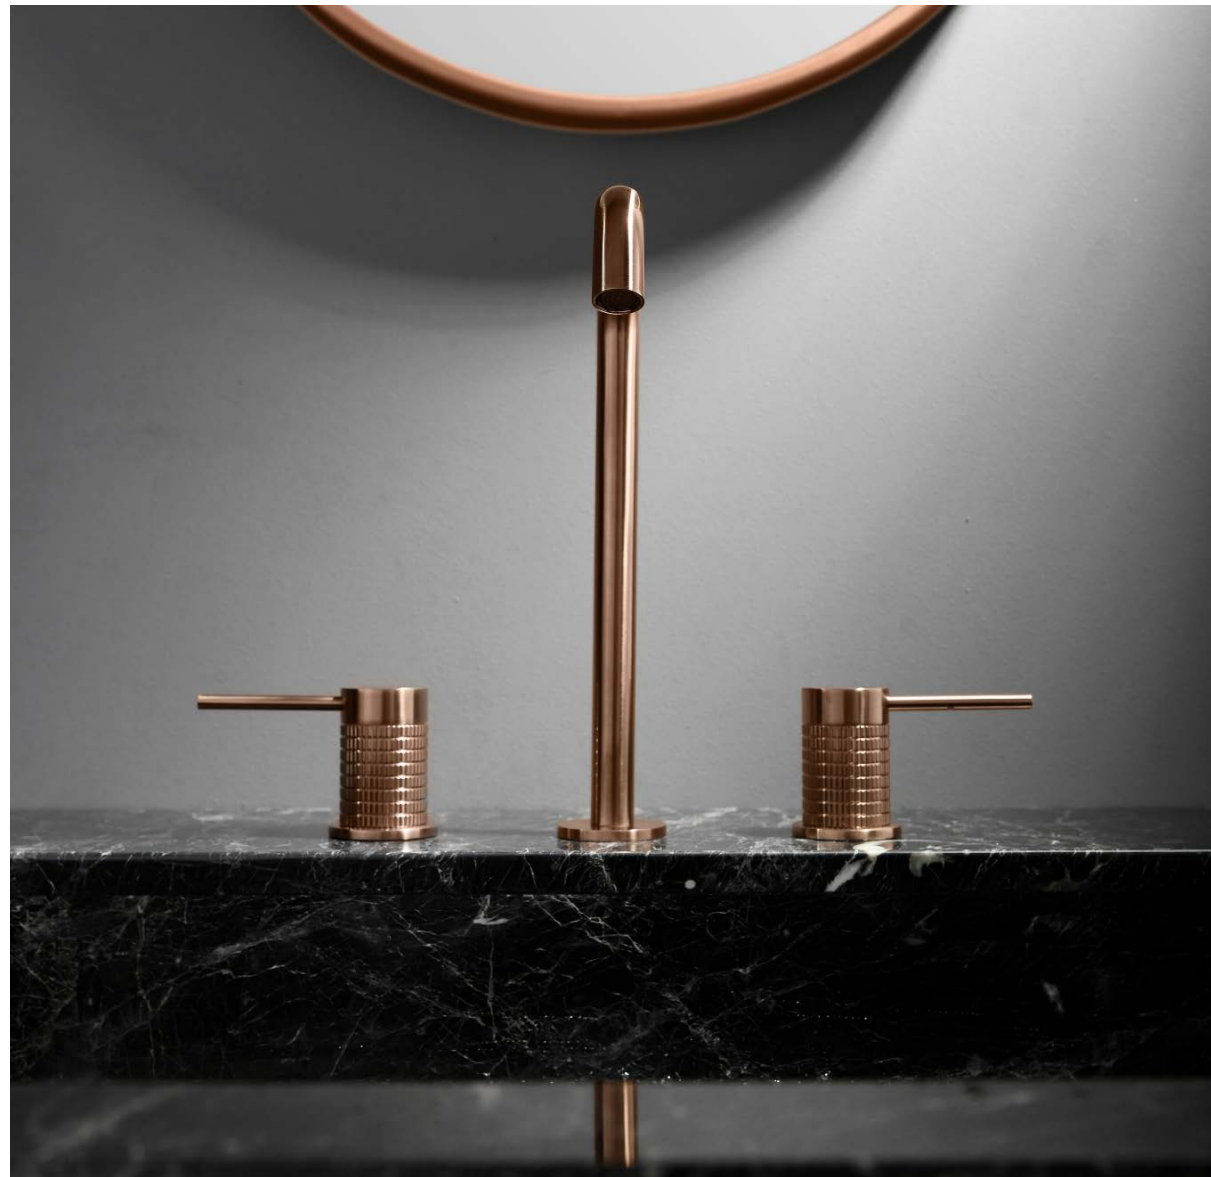

BOREAS SERIES

Outlet fixed Choice

Outlet fixed Choice

Available Colors

Chrome

Brushed nickel

Matte black

Gunmetal

Brushed gold

Rose gold

Oil rubbed bronze