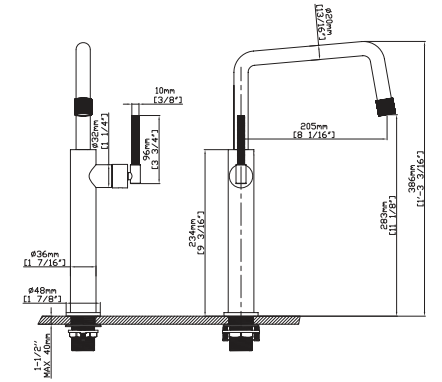

SPRAY HEAD FUNCTION