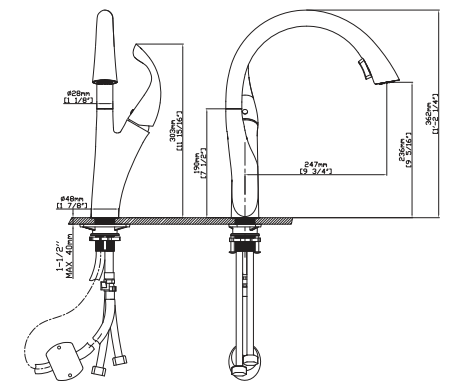

MAIN DIMENSIONS

- Height: 1'-5 7/16"
- Spout reach: 8 13/16"
- Spout height: 9 5/16"

SPRAY HEAD FUNCTION

MODEL NO. **K568 01 011**

FEATURES

- Pull out kitchen faucet
- Brass water way
- Ceramic cartridge
- Chrome finish

MAIN DIMENSIONS

- Height: 16 9/16"
- Spout reach: 8 7/16"
- Spout height: 8 7/8"

SPRAY HEAD FUNCTION

MODEL NO. **K624 01 011**

FEATURES

- Pull out kitchen faucet
- Solid brass construction
- Ceramic cartridge
- Chrome finish

MAIN DIMENSIONS

- Height: 14 1/4"
- Spout reach: 9 3/4"
- Spout height: 9 5/16"

SPRAY HEAD FUNCTION

MODEL NO. **K569 01 011**

FEATURES

- Pull out kitchen faucet
- Brass water way
- Ceramic cartridge
- Chrome finish