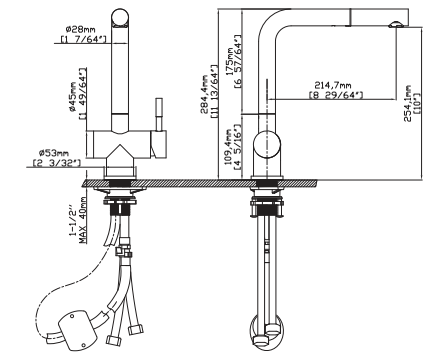

MAIN DIMENSIONS

- Height: 16 1/32"
- Spout reach: 8 41/64"
- Spout height: 11 13/16"

SPRAY HEAD FUNCTION

MODEL NO. **K128 03 16 2**

FEATURES

- Single control kitchen faucet
- 304 Stainless steel material
- Ceramic cartridge
- Satin finish

MAIN DIMENSIONS

- Height: 13 13/16"
- Spout reach: 7 13/16"
- Spout height: 10 1/2"

SPRAY HEAD FUNCTION

STAINLESS STEEL FAUCET

MODEL NO. **K135 01 16 2**

FEATURES

- Pull out kitchen faucet
- 304 Stainless steel material
- Ceramic cartridge
- Stain finish

MAIN DIMENSIONS

- Height: 11 13/64"
- Spout reach: 8 29/64"
- Spout height: 10"

SPRAY HEAD FUNCTION

MODEL NO. **K135B 03 01 2**

FEATURES

- Single control kitchen faucet
- 304 Stainless steel material
- Ceramic cartridge
- Chrome finish