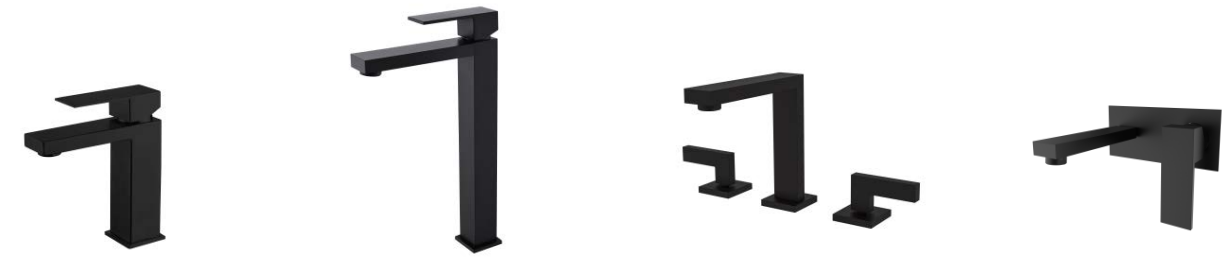

Vessel Basin Faucet
NO.B231 02 31 2
Matt black finish
304 Stainless steel

Widespread Basin Faucet
NO.B231 04 31 2
Matt black finish
304 Stainless steel

Wall Single Control Basin Faucet
NO.B231 27 31 1
Matt black finish
Solid brass construction

Basin Faucet
NO.B231 01 31 2
Matt black finish
304 Stainless steel