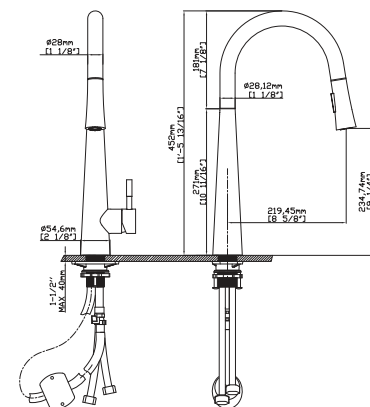

STAINLESS STEEL FAUCET

MODEL NO. **K546 0116 2**

Magnetic Docking
OPTIONAL FUNCTION

FEATURES

- Pull out kitchen faucet
- 304 Stainless steel material
- Ceramic cartridge
- Satin finish

MAIN DIMENSIONS

- Height: 17 5/16"
- Spout reach: 8 5/8"
- Spout height: 8 15/16"

SPRAY HEAD FUNCTION

MODEL NO. **K115 0116 2**

FEATURES

- Pull out kitchen faucet
- 304 Stainless steel material
- Ceramic cartridge
- Satin finish

MAIN DIMENSIONS

- Height: 15 3/4"
- Spout reach: 8 3/4"
- Spout height: 7 9/16"

SPRAY HEAD FUNCTION

MODEL NO. **K149 0131 2**

Magnetic Docking
OPTIONAL FUNCTION

Touch Sensor
OPTIONAL FUNCTION

FEATURES

- Pull out kitchen faucet
- 304 Stainless steel material
- Ceramic cartridge
- Matt black finish

MAIN DIMENSIONS

- Height: 17 13/16"
- Spout reach: 8 5/8"
- Spout height: 9 1/4"

SPRAY HEAD FUNCTION

STAINLESS STEEL FAUCET

MODEL NO. **K127W 0316 2**

FEATURES

- Single control kitchen faucet
- 304 Stainless steel material
- Ceramic cartridge
- Satin finish

MAIN DIMENSIONS

- Height: 1'-2 1/2"
- Spout reach: 8"
- Spout height: 10 3/16"

SPRAY HEAD FUNCTION

MODEL NO. **K670 0116 2**

FEATURES

- Pull out kitchen faucet
- 304 Stainless steel material
- Ceramic cartridge
- Satin finish

MAIN DIMENSIONS

- Height: 1'-3 1/8"
- Spout reach: 8 1/2"
- Spout height: 9 1/8"

SPRAY HEAD FUNCTION

MODEL NO. **K671 0116 2**

FEATURES

- Pull out kitchen faucet
- 304 Stainless steel material
- Ceramic cartridge
- Matt black finish

MAIN DIMENSIONS

- Height: 1'3 1/8"
- Spout reach: 8 5/8"
- Spout height: 7 1/2"

SPRAY HEAD FUNCTION

Available colors

Durable triple-plated finish is corrosion and rust-resistant, exceeding industry durability standards