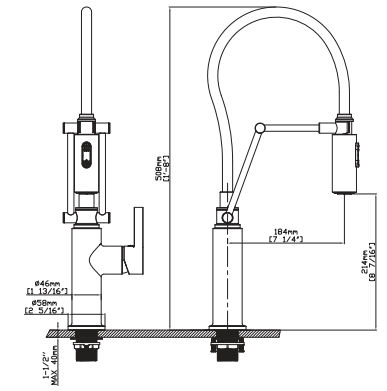

SPRAY HEAD FUNCTION