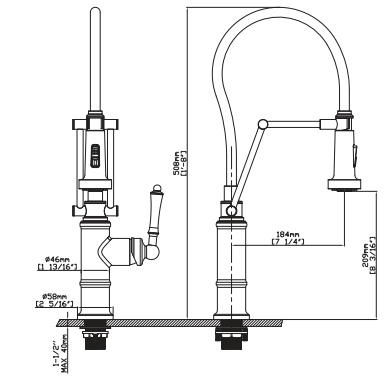

SPRAY HEAD FUNCTION