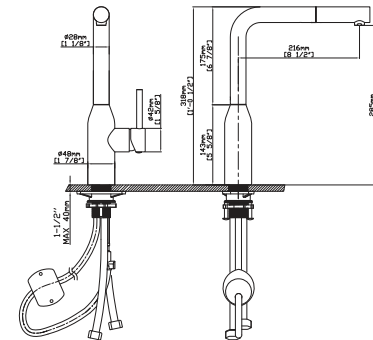

SPRAY HEAD FUNCTION

MODEL NO. **K672 01 16 2**

FEATURES

- Pull out kitchen faucet
- 304 Stainless steel material
- Ceramic cartridge
- Satin finish

MAIN DIMENSIONS

- Height: 1'-0 1/2"
- Spout reach: 8 1/2"
- Spout height: 11 3/16"

SPRAY HEAD FUNCTION

MODEL NO. **K712A 01 01 2**

FEATURES

- Pull out kitchen faucet
- 304 Stainless steel material
- Ceramic cartridge
- Chrome finish

MAIN DIMENSIONS

- Height: 1'-2 1/16"
- Spout reach: 9 1/4"
- Spout height: 1'-0 5/8"