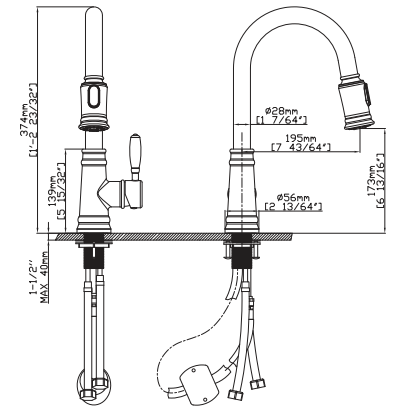

BRASS KITCHEN FAUCETS

MODEL NO. **K532 01 01 1**

FEATURES

- Pull out kitchen faucet
- Solid brass construction
- Ceramic cartridge
- Chrome finish

MAIN DIMENSIONS

- Height: 14 23/32"
- Spout reach: 7 43/64"
- Spout height: 6 13/16"

SPRAY HEAD FUNCTION

MODEL NO. **K534A 01 10 4**

FEATURES

- Pull out kitchen faucet
- Solid brass construction
- Ceramic cartridge
- Black+gold finish

MAIN DIMENSIONS

- Height: 16 7/16"
- Spout reach: 8 3/16"
- Spout height: 9 15/16"