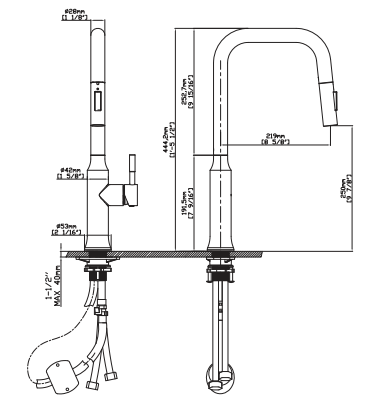

SPRAY HEAD FUNCTION

MODEL NO. **K713 01 16 2**

FEATURES

- Pull out kitchen faucet
- 304 Stainless steel material
- Ceramic cartridge
- Satin finish

MAIN DIMENSIONS

- Height: 1'-5 3/4"
- Spout reach: 8 5/8"
- Spout height: 9 3/8"

MAIN DIMENSIONS

- Height: 1'-5 1/2"
- Spout reach: 8 5/8"
- Spout height: 9 7/8"

SPRAY HEAD FUNCTION

MODEL NO. **K134 01 16 2**

FEATURES

- Pull out kitchen faucet
- 304 Stainless steel material
- Ceramic cartridge
- Satin finish

MAIN DIMENSIONS

- Height: 18 37/64"
- Spout reach: 8 41/64"
- Spout height: 10 1/32"

SPRAY HEAD FUNCTION

MODEL NO. **K639 01 16 2**

FEATURES

- Pull out kitchen faucet
- 304 Stainless steel material
- Ceramic cartridge
- Satin finish