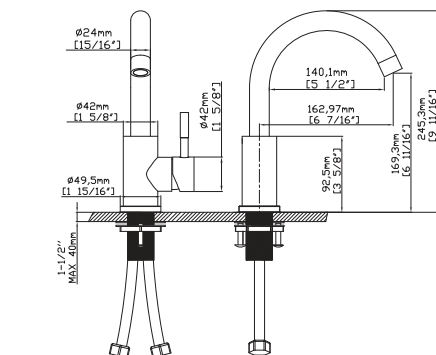

MAIN DIMENSIONS

- Height: 11 13/64"
- Spout reach: 8 29/64"
- Spout height: 10"

SPRAY HEAD FUNCTION

MODEL NO. **K135B 03 01 2**

FEATURES

- Single control kitchen faucet
- 304 Stainless steel material
- Ceramic cartridge
- Chrome finish

MAIN DIMENSIONS

- Height: 10 3/16"
- Spout reach: 8 11/16"
- Spout height: 8 15/16"

SPRAY HEAD FUNCTION

MODEL NO. **K159 03 16 2**

FEATURES

- Single control kitchen faucet
- 304 Stainless steel material
- Ceramic cartridge
- Chrome finish

MAIN DIMENSIONS

- Height: 9 11/16"
- Spout reach: 6 7/16"
- Spout height: 6 11/16"

SPRAY HEAD FUNCTION

Available colors

Durable triple-plated finish is corrosion and rust-resistant, exceeding industry durability standards