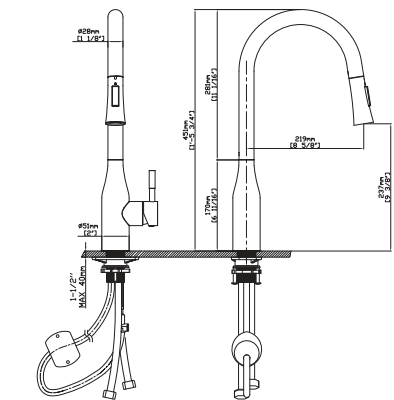

MAIN DIMENSIONS

- Height: 1'-5 1/2"
- Spout reach: 8 5/8"
- Spout height: 9 7/8"

SPRAY HEAD FUNCTION

MODEL NO. **K134 01 16 2**

FEATURES

- Pull out kitchen faucet
- 304 Stainless steel material
- Ceramic cartridge
- Satin finish

MAIN DIMENSIONS

- Height: 18 37/64"
- Spout reach: 8 41/64"
- Spout height: 10 1/32"

SPRAY HEAD FUNCTION

MODEL NO. **K639 01 16 2**

FEATURES

- Pull out kitchen faucet
- 304 Stainless steel material
- Ceramic cartridge
- Satin finish

MAIN DIMENSIONS

- Height: 1'-5 3/4"
- Spout reach: 8 5/8"
- Spout height: 9 3/8"

SPRAY HEAD FUNCTION

STAINLESS STEEL FAUCET

MODEL NO. **K163A 0116 2**

FEATURES

- Pull out kitchen faucet
- 304 Stainless steel material
- Ceramic cartridge
- Satin finish

MAIN DIMENSIONS

- Height: 16 5/32"
- Spout reach: 8 3/4"
- Spout height: 8 7/64"

SPRAY HEAD FUNCTION

MODEL NO. **K163 0116 2**

FEATURES

- Pull out kitchen faucet
- 304 Stainless steel material
- Ceramic cartridge
- Satin finish