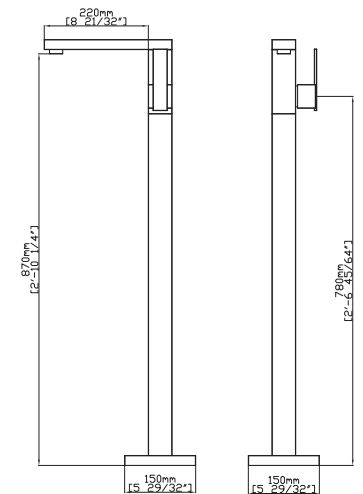

MODEL NO. **S280 04 011**

FEATURES

- Floor standing bathtub faucet
- Solid brass construction
- Ceramic cartridge
- Chrome finish

Optional Installation Parts

MODEL NO. **SF504 12 011**

FEATURES

- Floor standing bathtub faucet
- Solid brass construction
- Brass hand shower - 1 function
- Ceramic cartridge
- Chrome finish