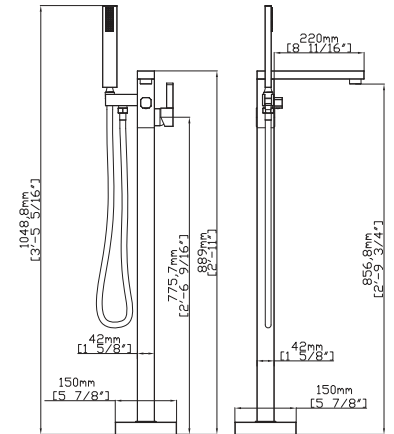

FLOOR STANDING FAUCET

MODEL NO. **S128 04 011**

FEATURES

- Floor standing bathtub faucet
- Solid brass construction
- Brass hand shower - 1 function
- Ceramic cartridge
- Chrome finish

Optional Installation Parts