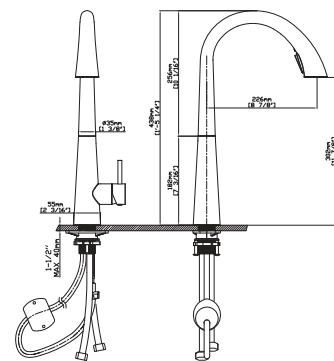

SPRAY HEAD FUNCTION

MODEL NO. **K712A 01 01 2**

FEATURES

- Pull out kitchen faucet
- 304 Stainless steel material
- Ceramic cartridge
- Chrome finish

MAIN DIMENSIONS

- Height: 1'-2 1/16"
- Spout reach: 9 1/4"
- Spout height: 1'-0 5/8"

SPRAY HEAD FUNCTION

MODEL NO. **K640 01 16 2**

FEATURES

- Pull down kitchen faucet
- 304 Stainless steel material
- Ceramic cartridge
- Satin finish

MAIN DIMENSIONS

- Height: 1'-5 1/4"
- Spout reach: 8 7/8"
- Spout height: 11 7/8"

SPRAY HEAD FUNCTION

MODEL NO. **K713 01 16 2**

FEATURES

- Pull out kitchen faucet
- 304 Stainless steel material
- Ceramic cartridge
- Satin finish

MAIN DIMENSIONS

- Height: 1'-5 3/4"
- Spout reach: 8 5/8"
- Spout height: 9 3/8"