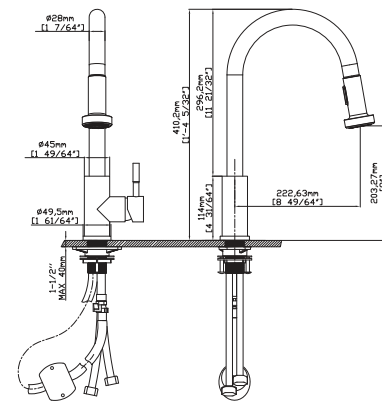

MAIN DIMENSIONS

- Height: 18 37/64"
- Spout reach: 8 41/64"
- Spout height: 10 1/32"

SPRAY HEAD FUNCTION

MODEL NO. **K639 01 16 2**

FEATURES

- Pull out kitchen faucet
- 304 Stainless steel material
- Ceramic cartridge
- Satin finish

MAIN DIMENSIONS

- Height: 1'-5 3/4"
- Spout reach: 8 5/8"
- Spout height: 9 3/8"

SPRAY HEAD FUNCTION

STAINLESS STEEL FAUCET

MODEL NO. **K163A 0116 2**

FEATURES

- Pull out kitchen faucet
- 304 Stainless steel material
- Ceramic cartridge
- Satin finish

MAIN DIMENSIONS

- Height: 16 5/32"
- Spout reach: 8 3/4"
- Spout height: 8 7/64"

SPRAY HEAD FUNCTION

MODEL NO. **K163 0116 2**

FEATURES

- Pull out kitchen faucet
- 304 Stainless steel material
- Ceramic cartridge
- Satin finish

MAIN DIMENSIONS

- Height: 16 5/32"
- Spout reach: 8 49/64"
- Spout height: 8"

SPRAY HEAD FUNCTION

MODEL NO. **K133 01 31 2**

FEATURES

- Pull out kitchen faucet
- 304 Stainless steel material
- Ceramic cartridge
- Matt black finish