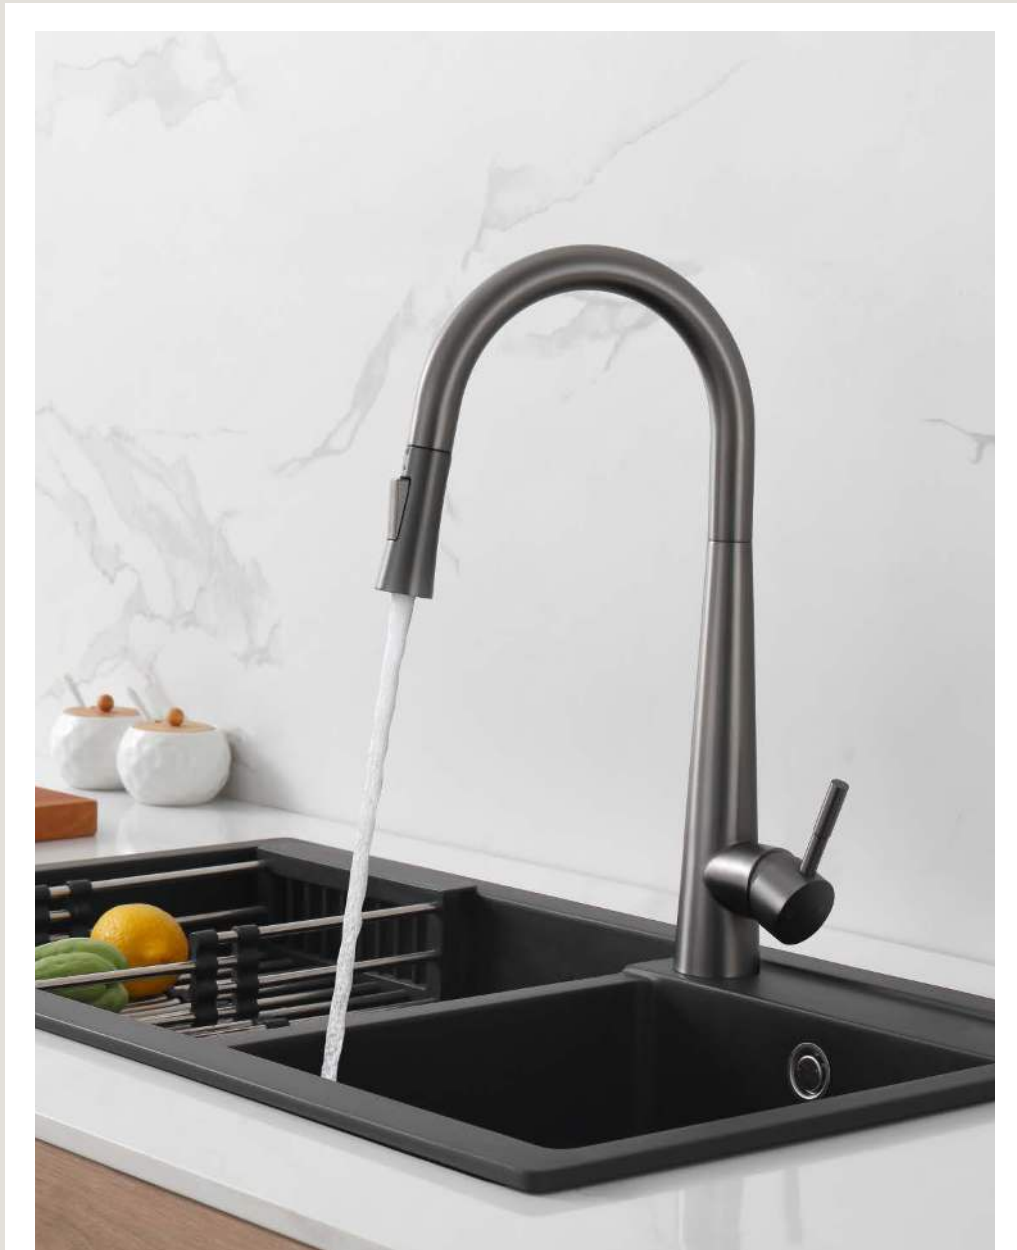

Lanerdi

Update your kitchen by adding LANERDI faucet with premium stainless steel or solid brass construction for durability and longer life.

EXCEED EXPECTATIONS

Everything we do is about making perfectly designed products for you reliable products that will last, with excellent design and with exceptional user comfort — which are both beautiful and a joy to use. To that end, we are devoted to tinkering, testing and manufacturing to the highest standards, sourcing the best component and working with full passion.

Polyester braid hose High resistance to pressure and high corrosion	SS Installation part Easy installion & highly secure even with uneven surface and tight space	Flawless finish Passed the 24 hour acid salt spray test	Swivel spout Swivel range all-round freedom of movement (360°).
PEX Pull out hose For temperature resistance and neutral in taste and odor	Ultra smooth With protective ABS tunnel for pull out hose.	Quick Connect Allow for fast and easy installation.	Easy Clean Aerator Wipe away calcium and lime build up with the touch of a finger

Available colors