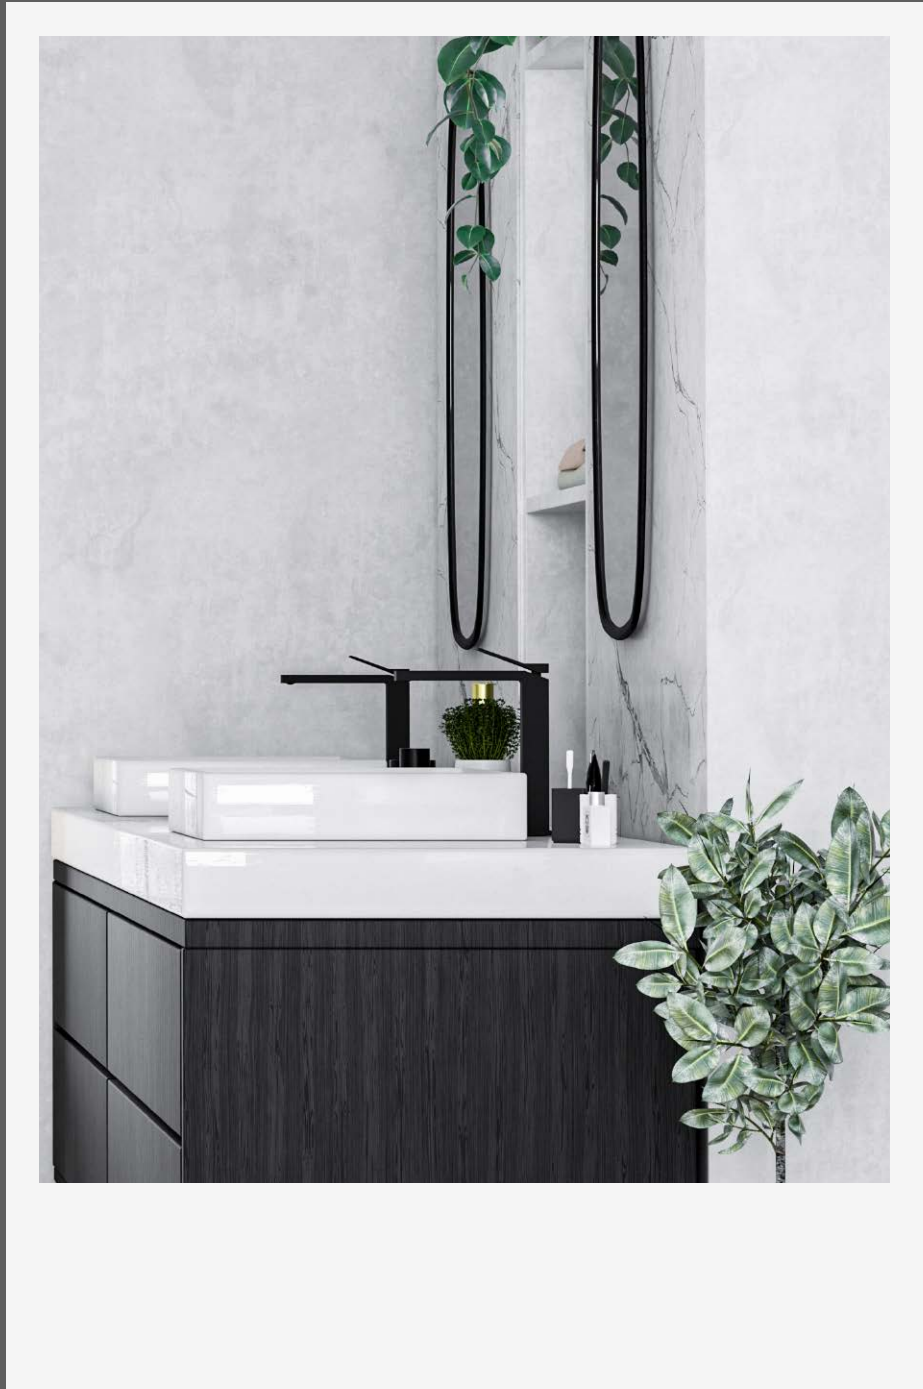

SERIES COLLECTION

Towel Holder
NO.A5008
Chrome finish
304 Stainless steel

Towel Shelf
NO.A5001
Chrome finish
304 Stainless steel

Towel Shelf
NO.A5003
Chrome finish
304 Stainless steel

Available colors

Chrome

Satin

Brush nickel

Matt black

Gun black

Brush brass

Rose gold

Oil rubbed bronze