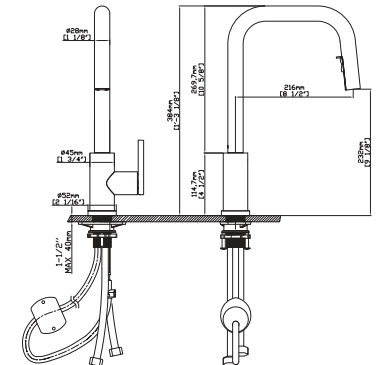

SPRAY HEAD FUNCTION

MODEL NO. **K670 0116 2**

FEATURES

- Pull out kitchen faucet
- 304 Stainless steel material
- Ceramic cartridge
- Satin finish

MAIN DIMENSIONS

- Height: 1'-3 1/8"
- Spout reach: 8 1/2"
- Spout height: 9 1/8"

SPRAY HEAD FUNCTION

MODEL NO. **K671 0116 2**

FEATURES

- Pull out kitchen faucet
- 304 Stainless steel material
- Ceramic cartridge
- Matt black finish

MAIN DIMENSIONS

- Height: 1'3 1/8"
- Spout reach: 8 5/8"
- Spout height: 7 1/2"