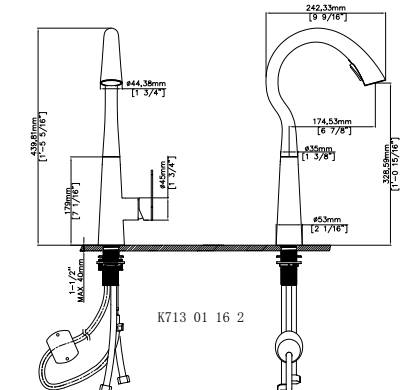

SPRAY HEAD FUNCTION