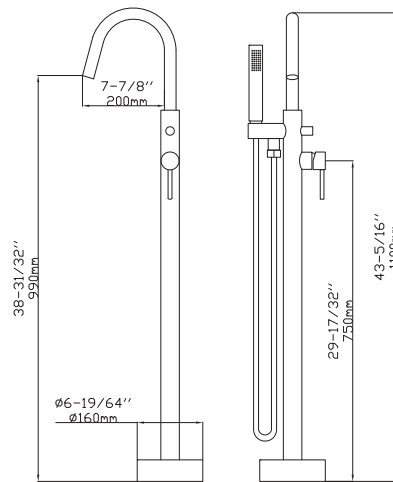

Optional Installation Parts