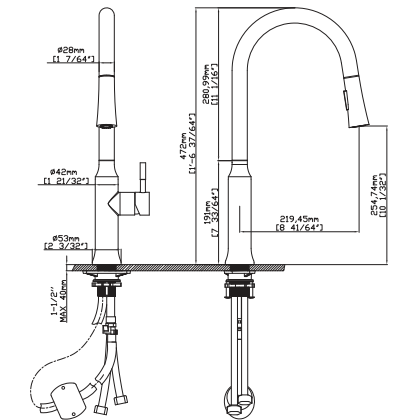

MAIN DIMENSIONS

- Height: 1'-5 1/2"
- Spout reach: 8 5/8"
- Spout height: 9 7/8"

SPRAY HEAD FUNCTION

MODEL NO. **K134 01 16 2**

FEATURES

- Pull out kitchen faucet
- 304 Stainless steel material
- Ceramic cartridge
- Satin finish

MAIN DIMENSIONS

- Height: 18 37/64"
- Spout reach: 8 41/64"
- Spout height: 10 1/32"

SPRAY HEAD FUNCTION

MODEL NO. **K639 01 16 2**

FEATURES

- Pull out kitchen faucet
- 304 Stainless steel material
- Ceramic cartridge
- Satin finish

MAIN DIMENSIONS

- Height: 1'-5 3/4"
- Spout reach: 8 5/8"
- Spout height: 9 3/8"

SPRAY HEAD FUNCTION

STAINLESS STEEL FAUCET

MODEL NO. **K163A 0116 2**

FEATURES

- Pull out kitchen faucet
- 304 Stainless steel material
- Ceramic cartridge
- Satin finish