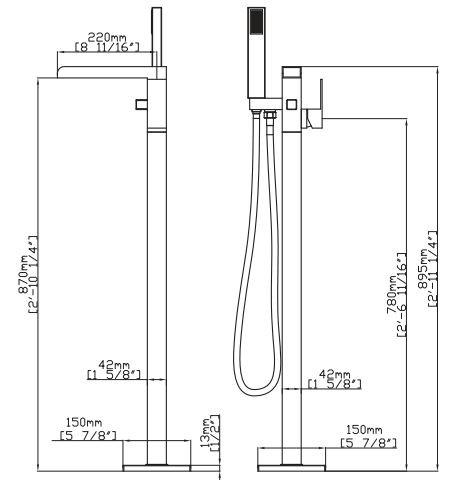

Optional Installation Parts

MODEL NO. SF575 12 01 2

FEATURES

- Floor standing bathtub faucet
- Solid brass construction
- Brass hand shower - 1 function
- Ceramic cartridge
- Chrome finish

Optional Installation Parts

Available Colors

MODEL NO. SF282A 12 01 1

FEATURES

- Floor standing bathtub faucet
- Solid brass construction
- Brass hand shower - 1 function
- Ceramic cartridge
- Chrome finish

Optional Installation Parts

MODEL NO. SF505 12 01 1

FEATURES

- Floor standing bathtub faucet
- Solid brass construction
- Brass hand shower - 1 function
- Ceramic cartridge
- Chrome finish

Optional Installation Parts

FLOOR STANDING FAUCET