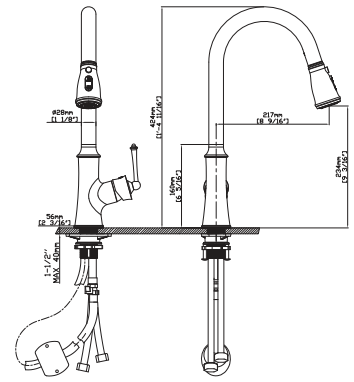

FEATURES

- Pull out kitchen faucet
- 304 Stainless steel material
- Ceramic cartridge
- Satin finish

MAIN DIMENSIONS

- Height: 1'-6 1/16"
- Spout reach: 8 5/16"
- Spout height: 10 1/2"

SPRAY HEAD FUNCTION

MODEL NO. **K993 01 16 2**

FEATURES

- Pull out kitchen faucet
- 304 Stainless steel material
- Ceramic cartridge
- Satin finish

MAIN DIMENSIONS

- Height: 1'-4 11/16"
- Spout reach: 8 9/16"
- Spout height: 9 3/16"

SPRAY HEAD FUNCTION

MODEL NO. **K994 01 16 2**

FEATURES

- Pull out kitchen faucet
- 304 Stainless steel material
- Ceramic cartridge
- Satin finish

MAIN DIMENSIONS

- Height: 1'-1 5/16"
- Spout reach: 8 11/16"
- Spout height: 8 5/8"