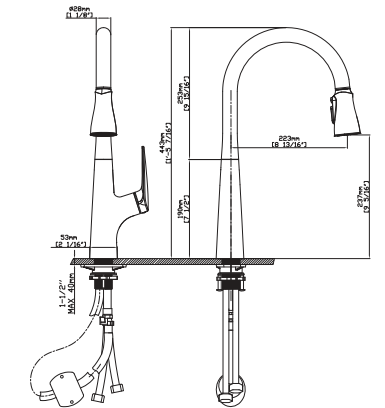

MAIN DIMENSIONS

- Height: 18 1/2"
- Spout reach: 8 3/4"
- Spout height: 10 3/8"

SPRAY HEAD FUNCTION

MODEL NO. **K572 01 011**

FEATURES

- Pull out kitchen faucet
- Brass water way
- Ceramic cartridge
- Chrome finish

MAIN DIMENSIONS

- Height: 1'-5 7/16"
- Spout reach: 8 13/16"
- Spout height: 9 5/16"

SPRAY HEAD FUNCTION

MODEL NO. **K568 01 011**

FEATURES

- Pull out kitchen faucet
- Brass water way
- Ceramic cartridge
- Chrome finish

MAIN DIMENSIONS

- Height: 16 9/16"
- Spout reach: 8 7/16"
- Spout height: 8 7/8"

SPRAY HEAD FUNCTION

MODEL NO. **K624 01 011**

FEATURES

- Pull out kitchen faucet
- Solid brass construction
- Ceramic cartridge
- Chrome finish