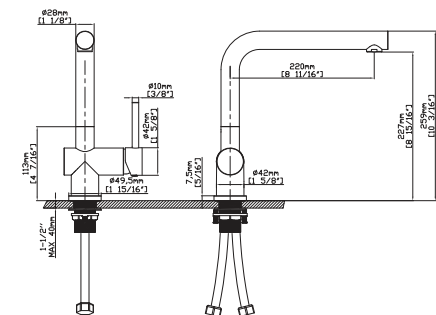

SPRAY HEAD FUNCTION