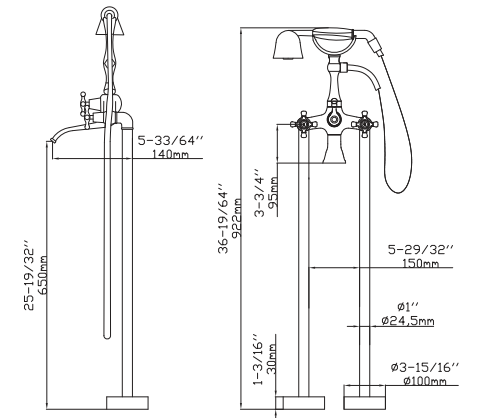

Optional Installation Parts

FLOOR STANDING FAUCET

MODEL NO. **S125 04 01 1**

FEATURES

- Floor standing bathtub faucet
- Solid brass construction
- Brass hand shower - 1 function
- Ceramic cartridge
- Chrome finish

Optional Installation Parts

MODEL NO. **SF285 12 01 2**

FEATURES

- Floor standing bathtub faucet
- Solid brass construction
- Brass hand shower - 1 function
- Ceramic cartridge
- Chrome finish

Optional Installation Parts