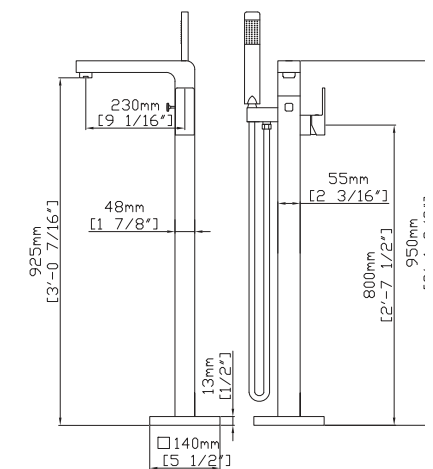

Optional Installation Parts

5 Years
Quality guarantee

ADA
Compliant

CEC
Compliant

cUPC
Compliant

NSF Low Lead
Certified

Meets EPA
WaterSense Standards