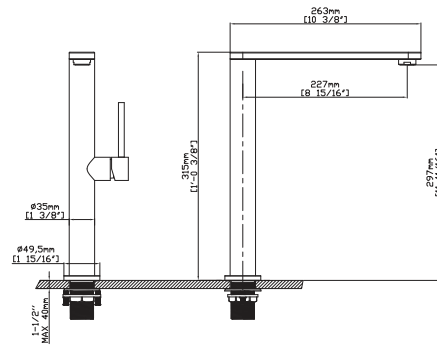

SPRAY HEAD FUNCTION