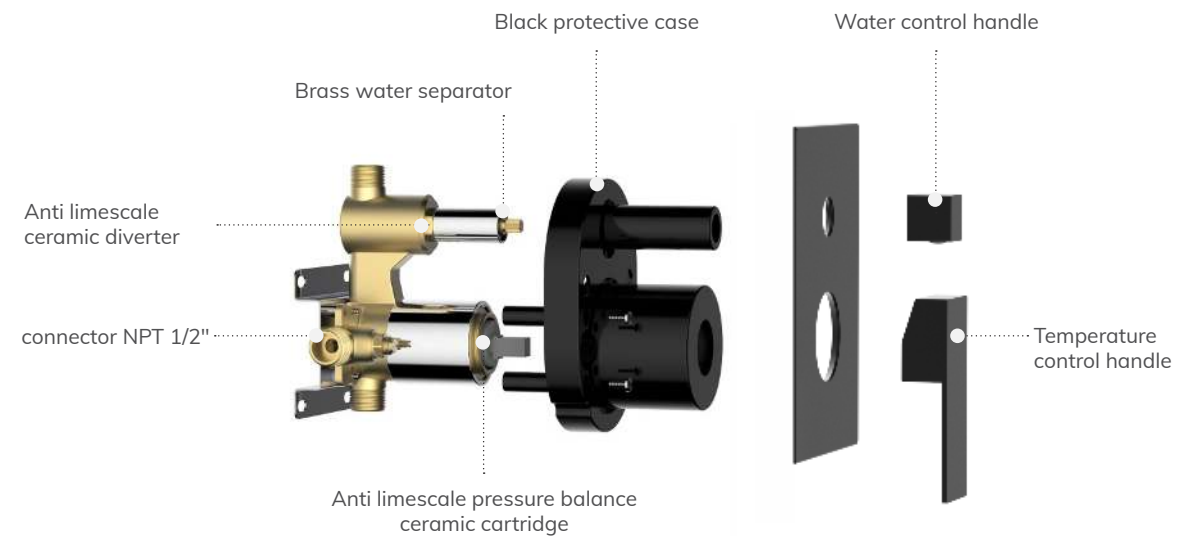

THERMOSTATIC SHOWER VALVE

THERMOSTATIC SHOWER VALVE

NO.SC441 11 16 2
304 Stainless steel
Satin finish

Outlet fixed Choice

NO.SC441 12 16 2
304 Stainless steel
Satin finish

Outlet fixed Choice

NO.SC441A 12 16 2
304 Stainless steel
Satin finish