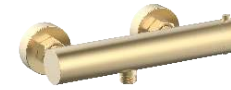

Exposed One Outlet Bath Mixer

NO.S0721 11 43 2
Brushed gold finish
304 Stainless steel
Outlet fixed Choice

Exposed Two Outlet Bath Mixer

NO.S0721B 12 43 2
Brushed gold finish
304 Stainless steel
Outlet fixed Choice