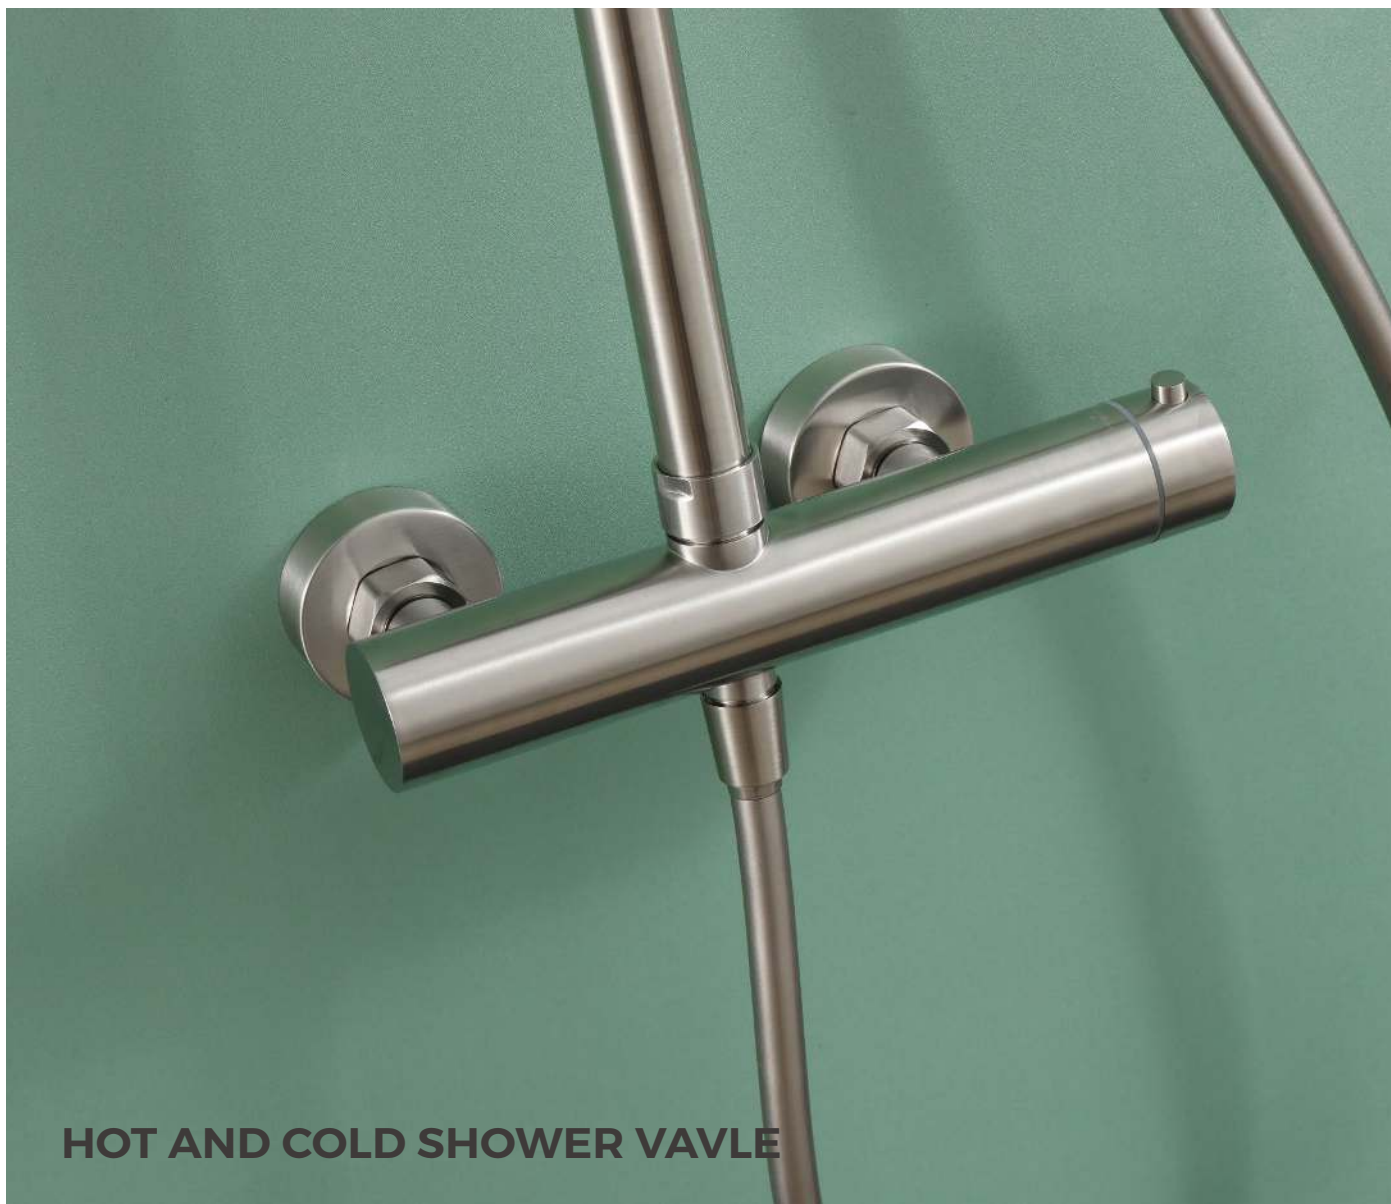

Rose gold

Oil rubbed bronze

HOT AND COLD SHOWER VAVLE

NO.S0721 11 31 2
304 Stainless steel
Matte black finish

NO.S0721 12 31 2
304 Stainless steel
Matte black finish

NO.S0721B 12 43 2
304 Stainless steel
Brushed gold finish