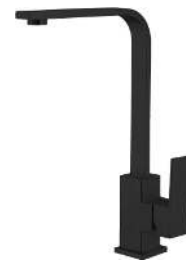

Kitchen Mixer

NO.K132 03 31 2
Matt black finish
304 Stainless steel material

DISCOVER MORE

- Lifetime Quality Guarantee
- SEDAL Cartridge
- NEOPERL Aerator
- Flawless Finish
- Lead Free Material
- Lever Handle Easy Control
- Easy Installation
- PEX Waterline

Available Colors

Durable triple-plated finish is corrosion and rust-resistant, exceeding industry durability standards