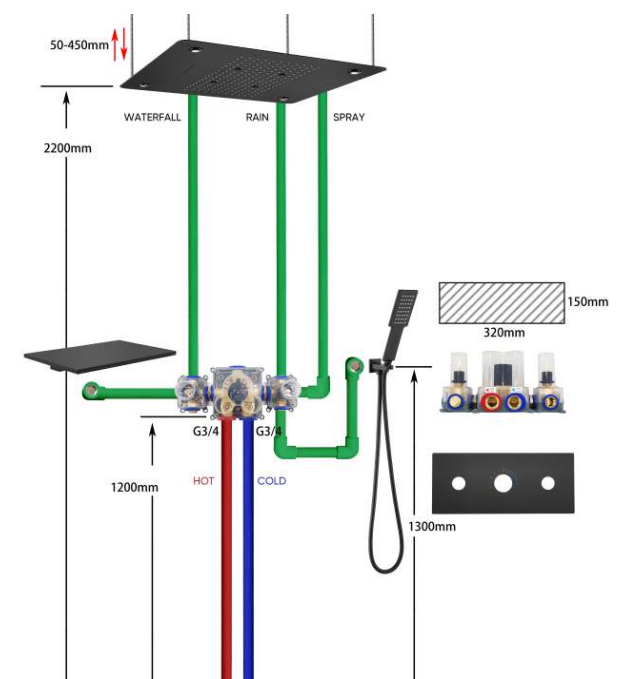

THERMOSTATIC SHOWER SET

NO.SC749 24 01 1

38°C

THERMOSTATIC SHOWER SET

NO. SC748 24 43 1

38°C

THERMOSTATIC SHOWER SET

NO.SC742A 24 01 1

THERMOSTATIC SHOWER SET

LED SHOWER HEAD

NO.SC750 24 31 1

38°C

THERMOSTATIC SHOWER SET

NO.SC747 24 31 1

THERMOSTATIC SHOWER SET

38°C