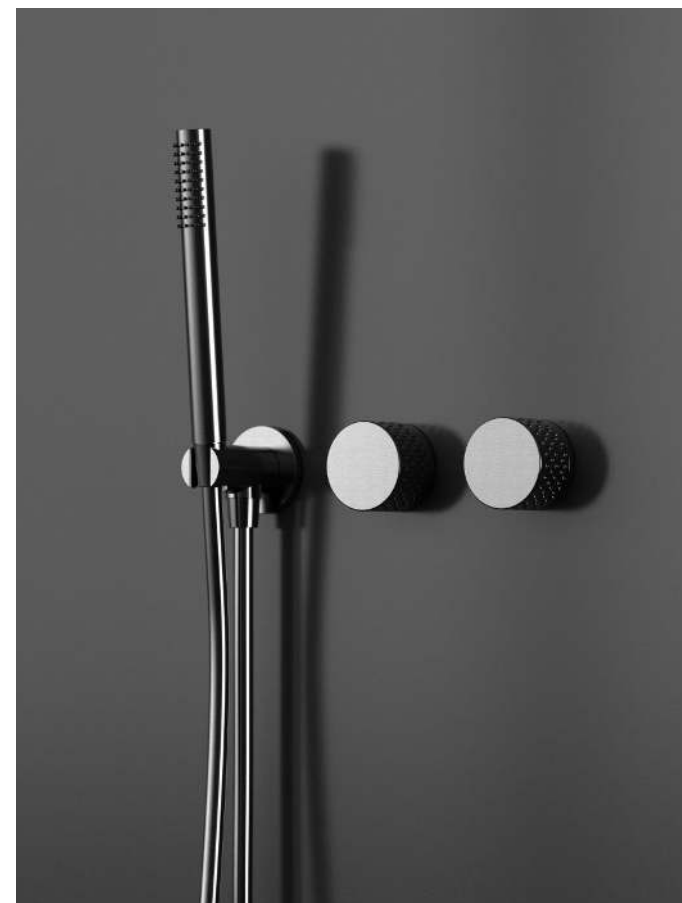

NO.S0762A 23 31 1

Solid brass construction
Matt black finish

NO.S0707 22 01 1

Solid brass construction
Chrome finish

NO.S0707B 22 01 1

Solid brass construction
Matt black finish

CONCEALED SHOWER SET

KNURLING HANDLE