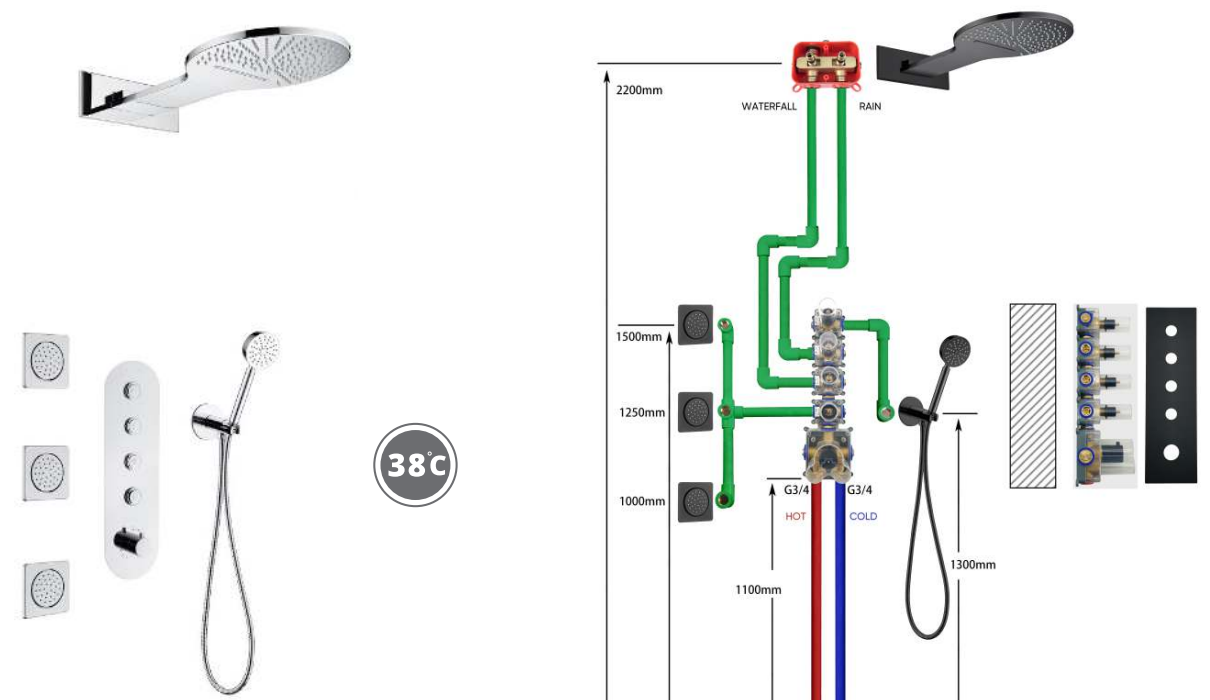

THERMOSTATIC SHOWER SET

NO.SC749 24 01 1

38°C

THERMOSTATIC SHOWER SET

NO. SC748 24 43 1

38°C

THERMOSTATIC SHOWER SET

NO.SC742A 24 01 1

THERMOSTATIC SHOWER SET

LED SHOWER HEAD

NO.SC750 24 31 1

38°C

THERMOSTATIC SHOWER SET

NO.SC747 24 31 1

THERMOSTATIC SHOWER SET

38°C