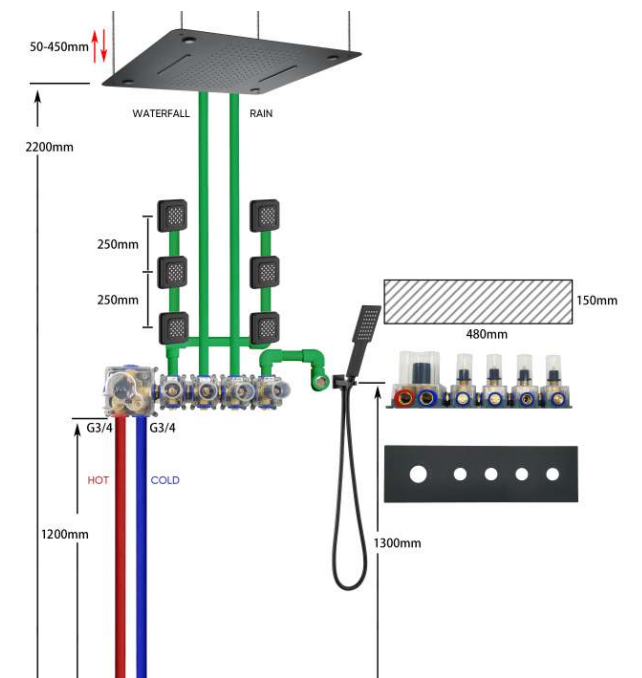

THERMOSTATIC SHOWER SET

NO.SC749 24 01 1

38°C

THERMOSTATIC SHOWER SET

NO. SC748 24 43 1

38°C

THERMOSTATIC SHOWER SET

NO.SC742A 24 01 1

THERMOSTATIC SHOWER SET

LED SHOWER HEAD

NO.SC750 24 31 1

38°C

THERMOSTATIC SHOWER SET

NO.SC747 24 31 1

THERMOSTATIC SHOWER SET

38°C