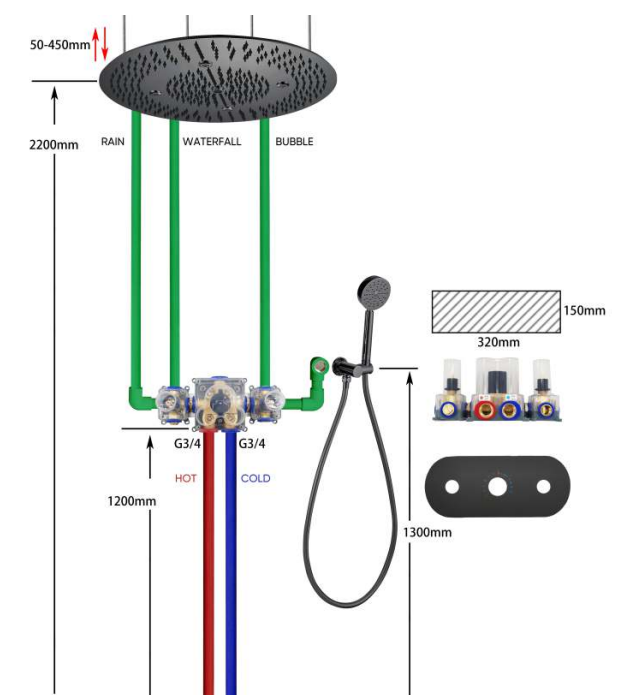

THERMOSTATIC SHOWER SET

NO.SC749 24 01 1

38°C

THERMOSTATIC SHOWER SET

NO. SC748 24 43 1

38°C

THERMOSTATIC SHOWER SET

NO.SC742A 24 01 1

THERMOSTATIC SHOWER SET

LED SHOWER HEAD

NO.SC750 24 31 1

38°C

THERMOSTATIC SHOWER SET

NO.SC747 24 31 1

THERMOSTATIC SHOWER SET

38°C