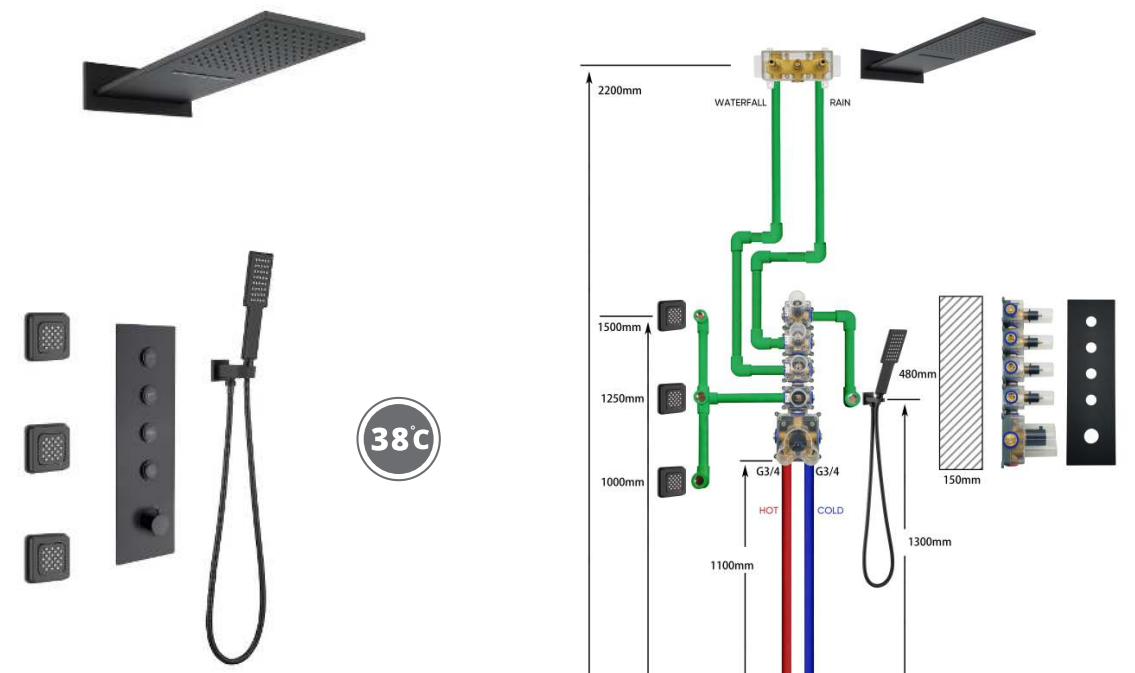

THERMOSTATIC SHOWER SET

LED SHOWER HEAD

NO.SC750 24 31 1

38°C

THERMOSTATIC SHOWER SET

NO.SC747 24 31 1

THERMOSTATIC SHOWER SET

38°C