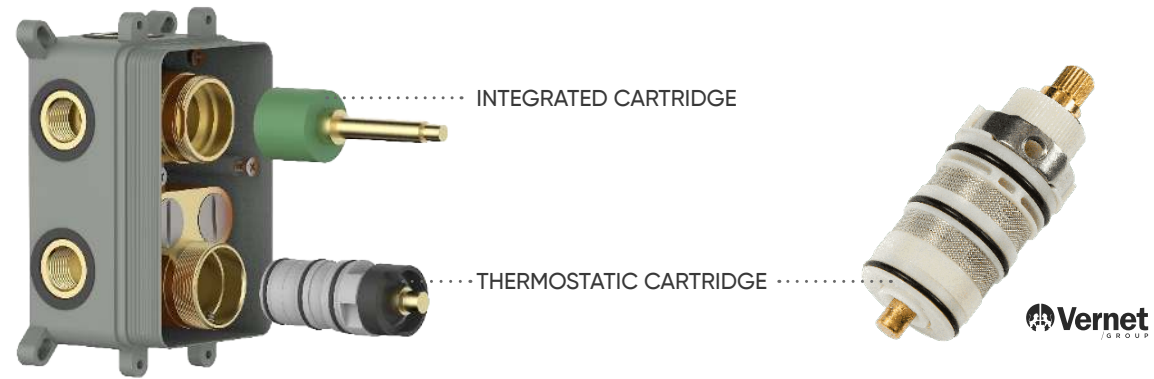

NO.SC763 23 45 1
Solid brass construction
Gun black finish

THERMOSTATIC SHOWER SET

NO.SC763A 23 01 1
Solid brass construction
Chrome finish

NO.SC763B 23 43 1
Solid brass construction
Brushed gold finish

NO.SC763C 23 01 1
Solid brass construction
Chrome finish

NO.SC763D 23 01 1
Solid brass construction
Chrome finish

THERMOSTATIC SHOWER SET

NO.SC723A 22 31 1

Solid brass construction
Matt black finish

NO.SC723B 23 31 1

Solid brass construction
Matt black finish

NO.SC738 22 01 1

Solid brass construction
Chrome finish

NO.SC738 23 31 1

Solid brass construction
Matt black finish

THERMOSTATIC SHOWER SYSTEM

NO.SC712 22 011

NO.SC712 23 311

NO.SC600 23 011

NO.SC726 23 011