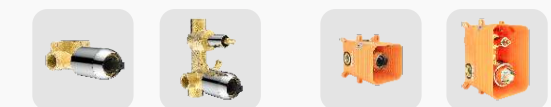

Outlet fixed Choice

Exposed Two Outlet Bath Mixer

NO.SO613 12 30 1
Brushed gold finish
Solid brass construction

Outlet fixed Choice

Outlet Options

Optional Installation Way

choose the way which is suitable for your bathroom