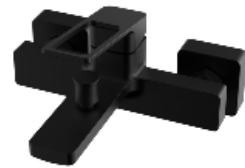

Exposed Two Outlet Bath Mixer

NO.SO060 12 31 1
Matt black finish
Solid brass construction

Outlet fixed Choice