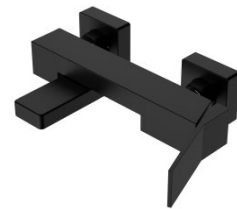

Single Function Concealed Shower Mixer

NO.SO613 21 31 1
Matt black finish
Solid brass construction

Outlet fixed Choice

Two Function Concealed Shower Mixer

NO.SO613 22 31 1
Matt black finish
Solid brass construction

Outlet fixed Choice

Exposed One Outlet Bath Mixer

NO.SO613 11 31 1
Matt black finish
Solid brass construction

Outlet fixed Choice

Exposed Two Outlet Bath Mixer

NO.SO613 12 31 1
Matt black finish
Solid brass construction

Outlet fixed Choice

Outlet Options

Tub Spout

Hand shower

Shower head

Optional Installation Way

choose the way which is suitable for your bathroom

Normal Way

With Concealed Box