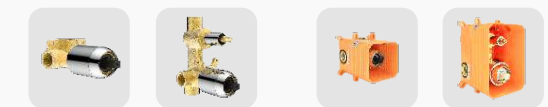

Outlet fixed Choice

Outlet Options

- Tub Spout
- Hand shower
- Shower head

Optional Installation Way

choose the way which is suitable for your bathroom

Normal Way

With Concealed Box

Smile Series .