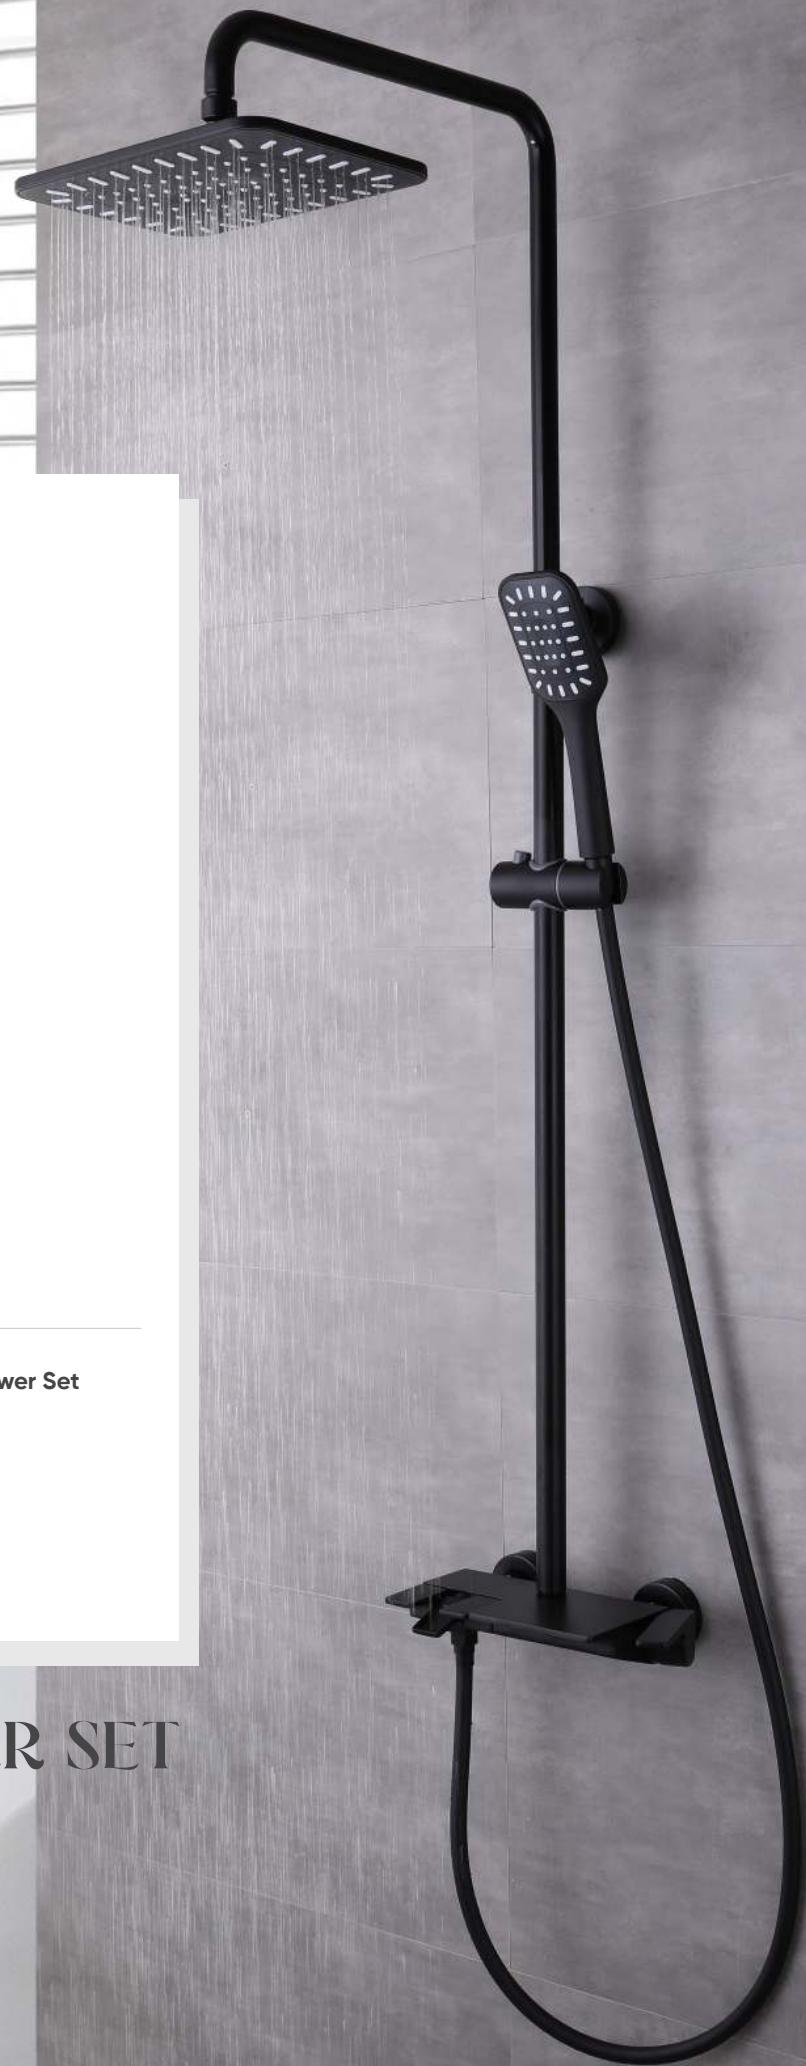

**Three Outlet Exposed Shower Set
Hot and cold Function**

NO.SO988 13 01 1
Chrome finish
Solid brass construction

Outlet fixed Choice

**Three Outlet Exposed Shower Set
Hot and cold Function**

NO.SO988 13 31 1
Matt black finish
Solid brass construction

Outlet fixed Choice

SHOWER SET

SO988 13 31 1

SHOWER SET

SO989 >

BRUSHED GOLD FINISH

SO989 13 30 1

SHOWER SET

Different combinations to meet your different needs with hot and cold valve

Three Outlet Exposed Shower Set
Hot and cold Function

NO.SO989 13 01 1
Chrome finish
Solid brass construction

Outlet fixed Choice