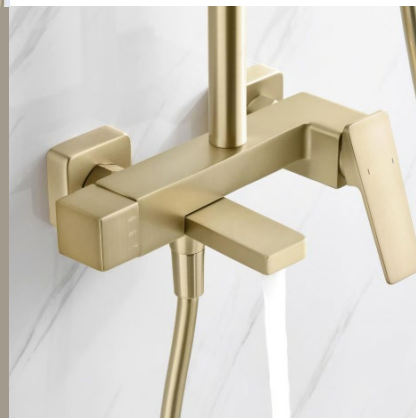

Outlet fixed Choice

SHOWER SET

SO988 13 31 1

SHOWER SET

SO989 >

BRUSHED GOLD FINISH

SO989 13 30 1

SHOWER SET

Different combinations to meet your different needs with hot and cold valve

Three Outlet Exposed Shower Set
Hot and cold Function

NO.SO989 13 01 1
Chrome finish
Solid brass construction

Outlet fixed Choice