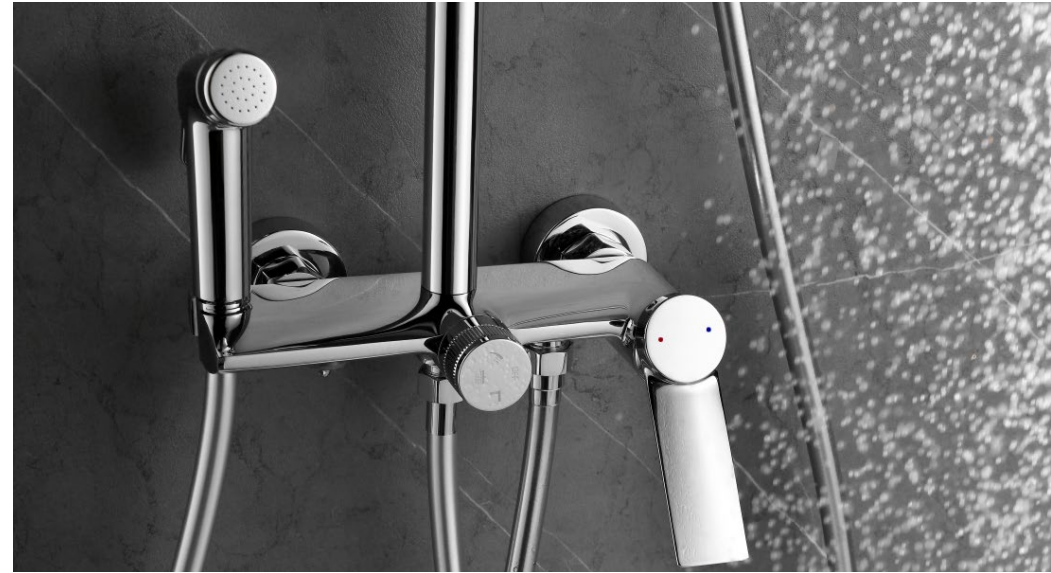

SHOWER SETS.