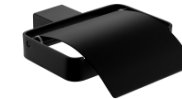

FEATURES

- Soap Holder
- 304 Stainless steel
- Matt black finish
- Mounting hardware included

MODEL NO. **A147 05 31 2**