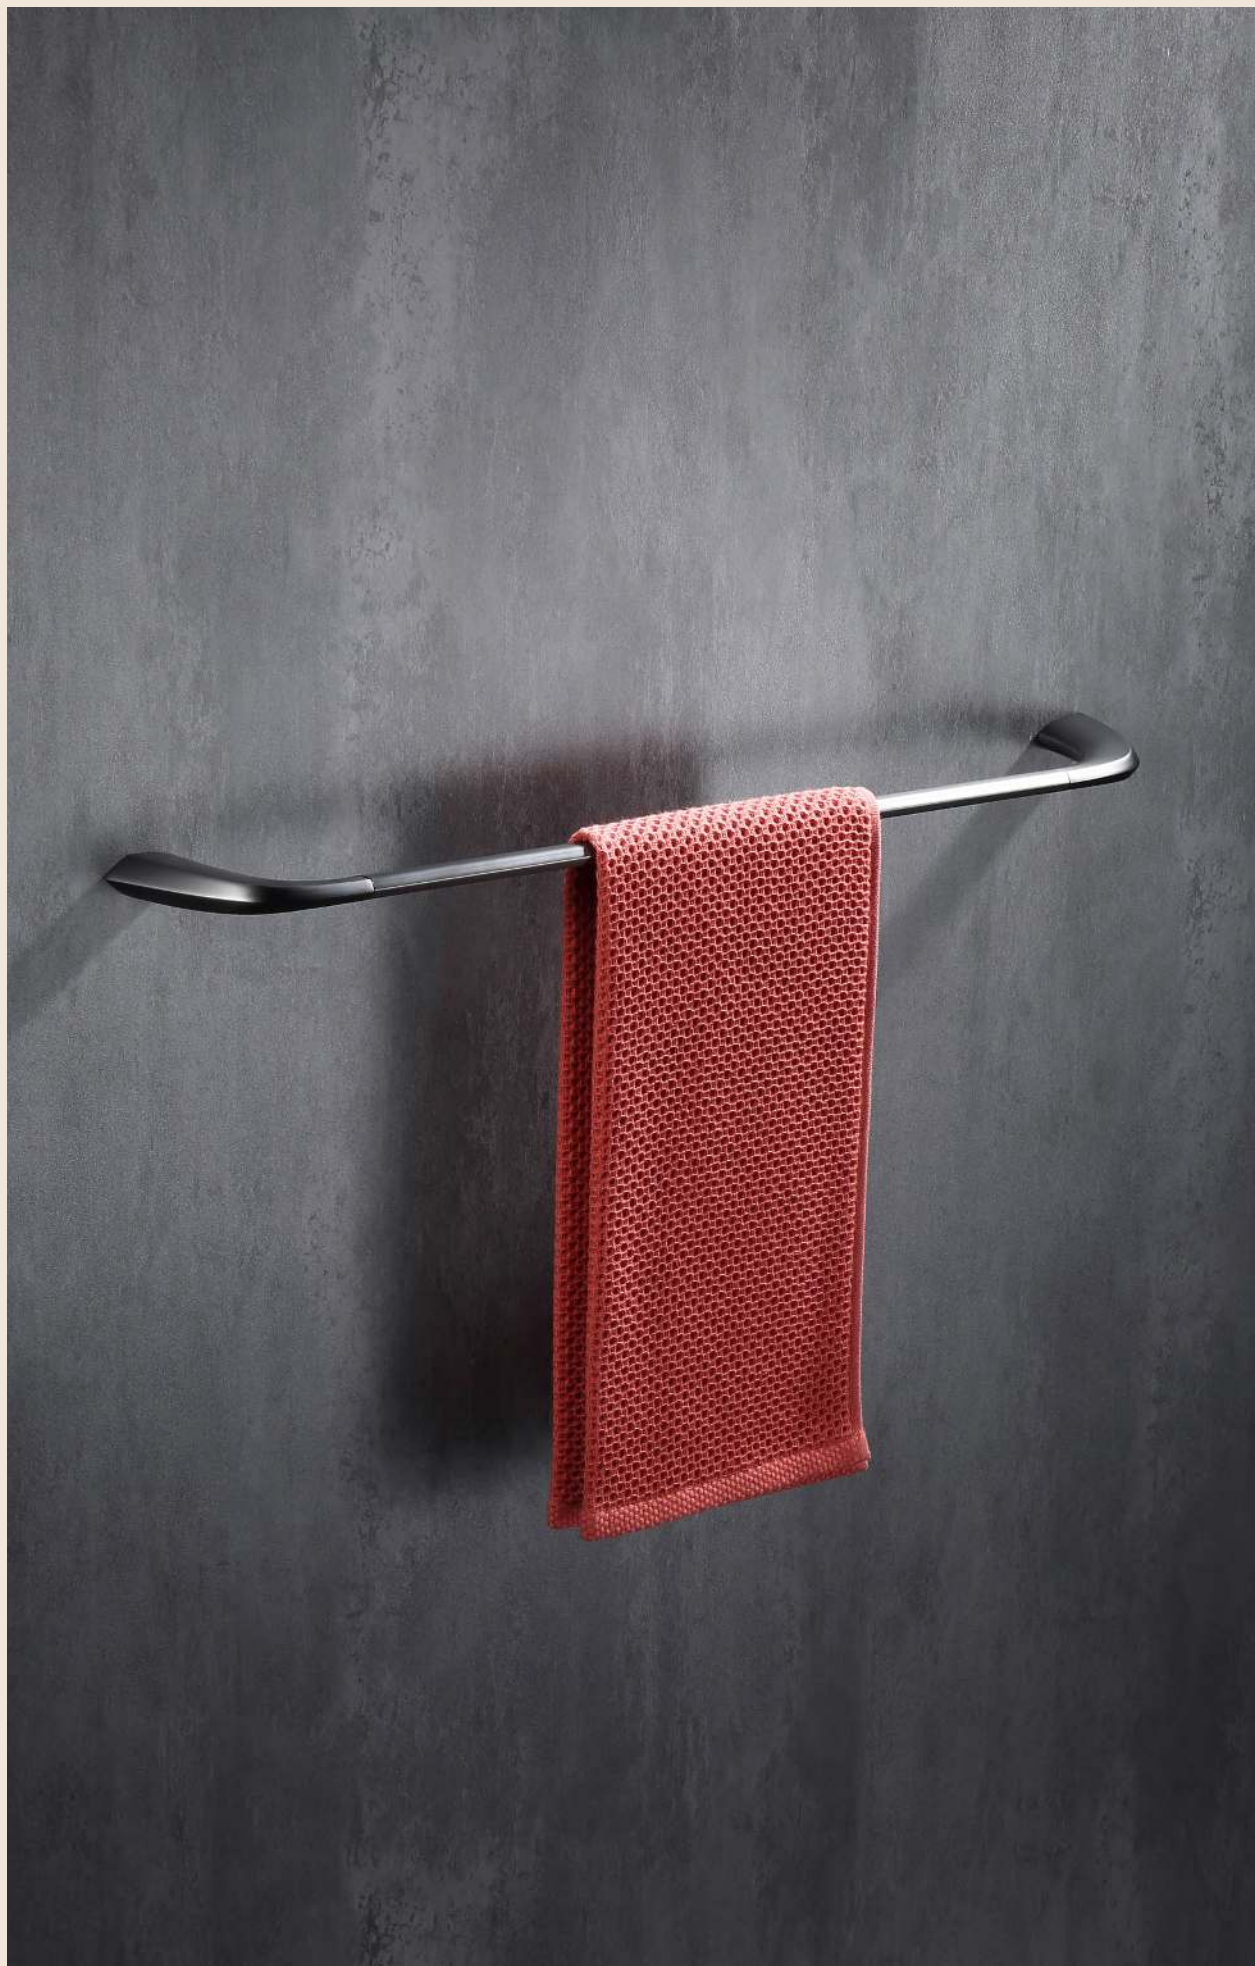

MODEL NO. **A018 19 43 2**

FEATURES

- Double towel holder
- 304 Stainless steel
- Brushed gold finish
- Mounting hardware included

MODEL NO. **A018 15 43 2**

FEATURES

- Towel holder
- 304 Stainless steel
- Brushed gold finish
- Mounting hardware included