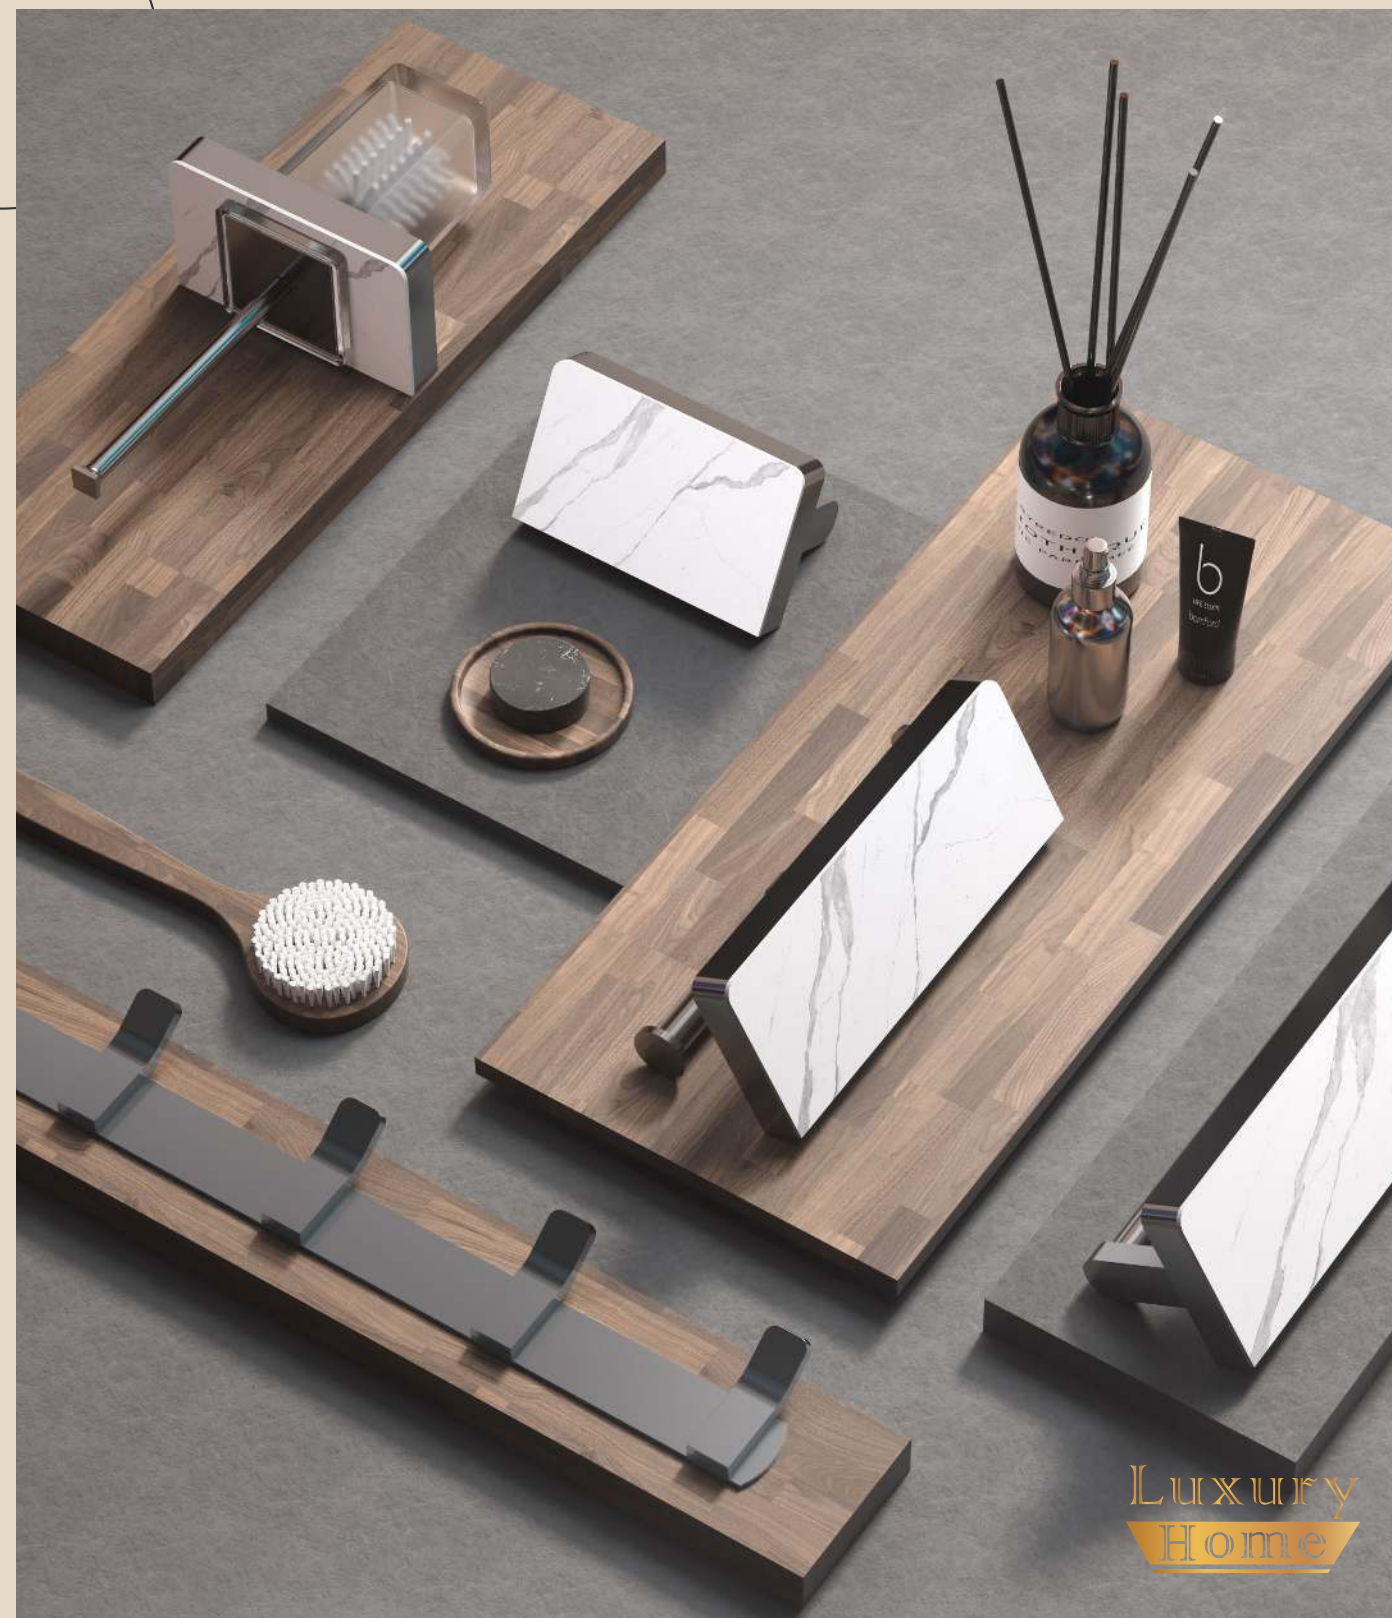

BATHROOM ACCESSORIES

Mail: info@luxuryhomefaucet.com
Wechat: 18138020505
Telephone: 86-750-6138898
Phone: 86-18138020505
Whatsapp: 86-18138020505
Address: NO.2, Yexing 3RD Road, Xinhui, Jiangmen
Guangdong,China
Website: www.luxuryhomefaucet.com