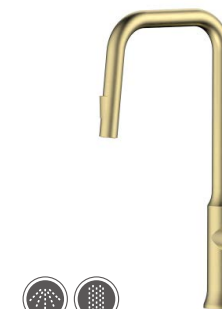

Pull Out Kitchen Mixer

NO.K134 01 30 2
Brushed gold finish
304 Stainless steel material

Product Size:

Height: 472mm
Spout reach: 219.5mm
Spout height: 254.7mm

Pull Out Kitchen Mixer

NO.K133 01 31 2
Matte black finish
304 Stainless steel material

Product Size:

Height: 390.4mm
Spout reach: 218.6mm
Spout height: 178.4mm

Pull Out Kitchen Mixer

NO.K163 01 16 2
Satin finish
304 Stainless steel material

Product Size:

Height: 410.2mm
Spout reach: 222.6mm
Spout height: 203.3mm

Pull Out Kitchen Mixer

NO.K134C 01 30 2
Brushed gold finish
304 Stainless steel material

Product Size:

Height: 448.5mm
Spout reach: 219mm
Spout height: 254mm

Pull Out Kitchen Mixer

NO.K623A 01 31 2
Matte black finish
304 Stainless steel material

Product Size:

Height: 465mm
Spout reach: 214mm
Spout height: 165.6mm

More Available colors

Durable triple-plated finish is corrosion and rust-resistant, exceeding industry durability standards

KITCHEN MIXERS