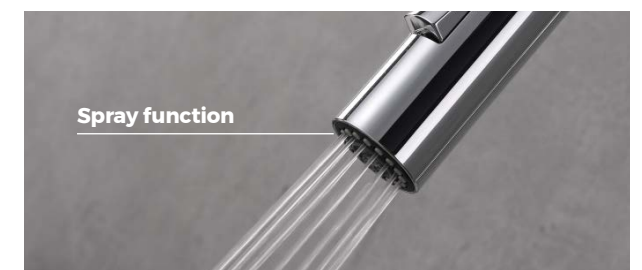

Swivel spout
Swivel range all-round freedom of movement (360°).

PEX pull out hose
For temperature resistance and neutral in taste and odor

Ultra smooth
With protective ABS tunnel for pull out hose.

Quick Connection
Allow for fast and easy installation.

Easy Clean Aerator
Wipe away calcium and lime build up with the touch of a finger

Stream function

Spray function

TOUCHLESS SPRAYER FOR PULL OUT FAUCET

IP65 waterproof
one time charge for 180 days continuous usage